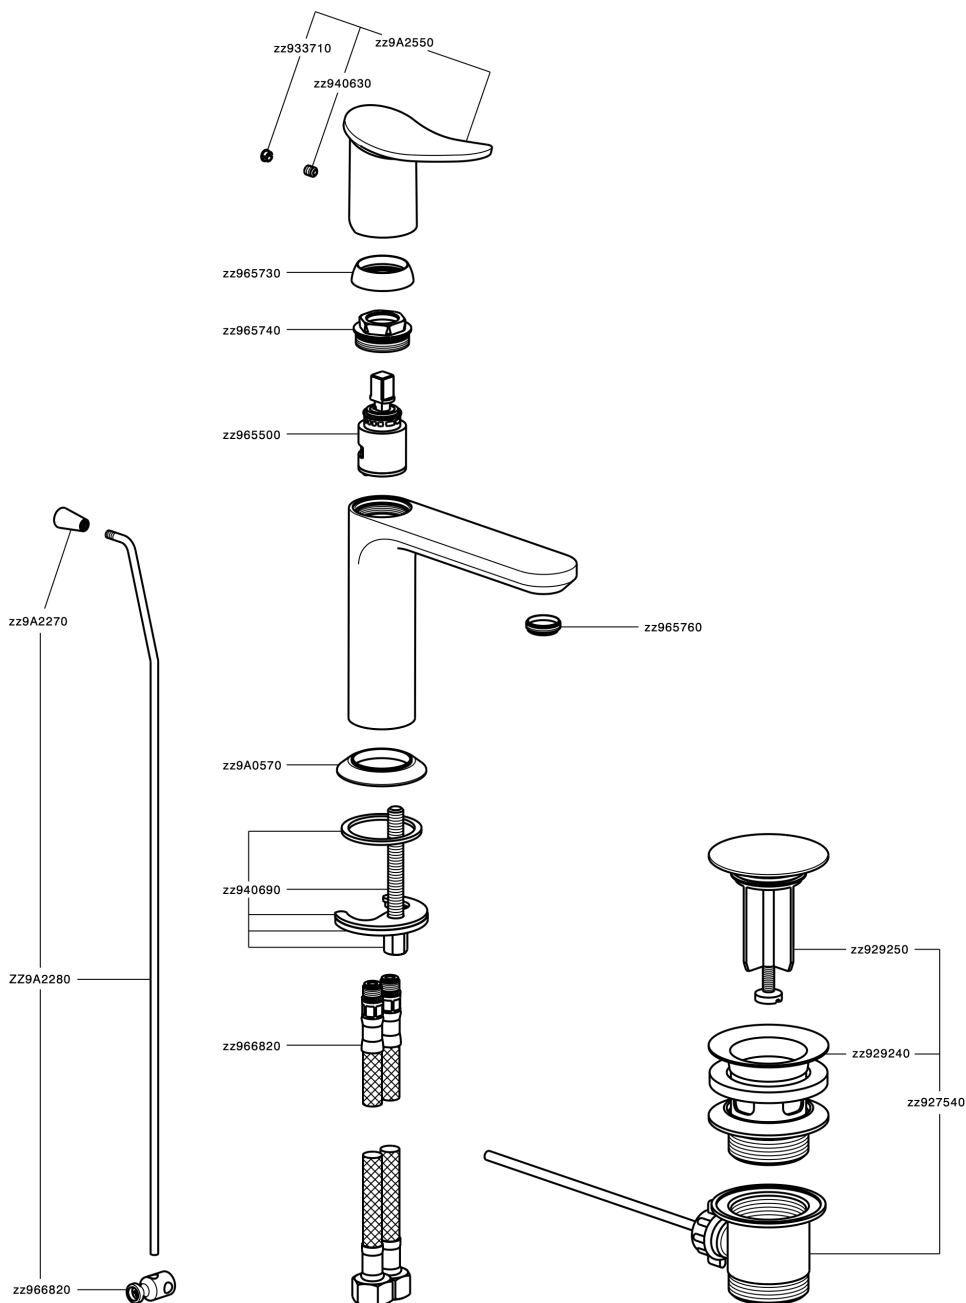

## Single lever washbasin mixer HARLOCK\_HK000514

MODEL **HK000514**

Single lever washbasin mixer, with 1"1/4 automatic pop up waste, G.3/8" stainless steel flexible hoses

### CHARACTERISTICS

Cartridge Spare Parts **ZZ96550000**

**25 mm Cartridge**

## Single lever washbasin mixer HARLOCK\_HK000514

HK000514

<https://en.huberitalia.com/single-lever-washbasin-mixer-harlock-hk000514>

2026-06-08