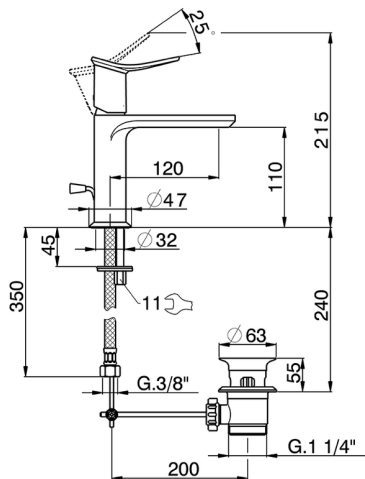

## Single lever washbasin mixer HARLOCK\_HK000514

MODEL **HK000514**

Single lever washbasin mixer, with 1"1/4 automatic pop up waste, G.3/8" stainless steel flexible hoses

### CHARACTERISTICS

Cartridge Spare Parts **ZZ96550000**

**25 mm Cartridge**

## Single lever washbasin mixer HARLOCK\_HK000514

HK000514

<https://en.huberitalia.com/single-lever-washbasin-mixer-harlock-hk000514>

2026-06-08