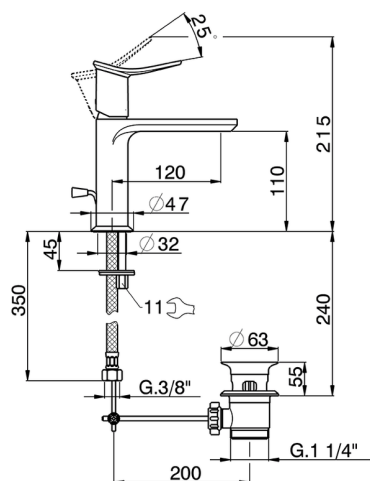

Single lever washbasin mixer HARLOCK_HK000514

MODEL **HK000514**

Single lever washbasin mixer, with 1"1/4 automatic pop up waste, G.3/8" stainless steel flexible hoses

AVAILABLE FINISHINGS

-  **21** 21 Chrome
-  **2P** 2P Rose Gold
-  **2Q** 2Q Black Titanium
-  **40** 40 Matt Black
-  **4Q** 4Q Matt White
-  **6T** 6T Chrome/Matt Black

CHARACTERISTICS

Cartridge Spare Parts **ZZ96550000**

25 mm Cartridge

Single lever washbasin mixer HARLOCK_HK000514

HK000514

<https://en.huberitalia.com/single-lever-washbasin-mixer-harlock-hk000514>

2026-06-10