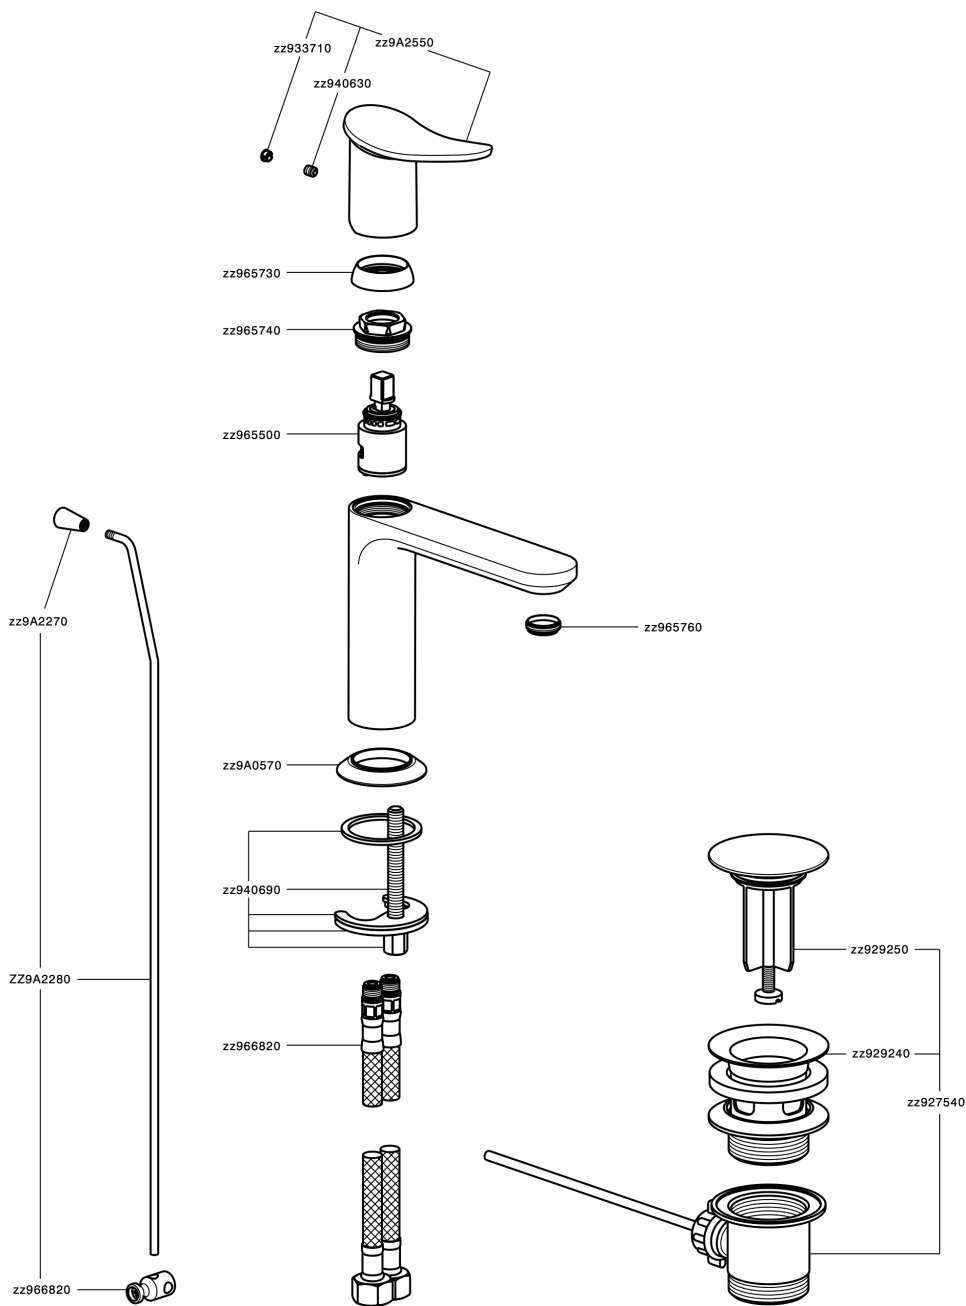

Single lever washbasin mixer HARLOCK_HK000514

MODEL **HK000514**

Single lever washbasin mixer, with 1"1/4 automatic pop up waste, G.3/8" stainless steel flexible hoses

AVAILABLE FINISHINGS

-  **21** 21 Chrome
-  **2P** 2P Rose Gold
-  **2Q** 2Q Black Titanium
-  **40** 40 Matt Black
-  **4Q** 4Q Matt White
-  **6T** 6T Chrome/Matt Black

CHARACTERISTICS

Cartridge Spare Parts **ZZ96550000**

25 mm Cartridge

Single lever washbasin mixer HARLOCK_HK000514

HK000514

<https://en.huberitalia.com/single-lever-washbasin-mixer-harlock-hk000514>

2026-06-10