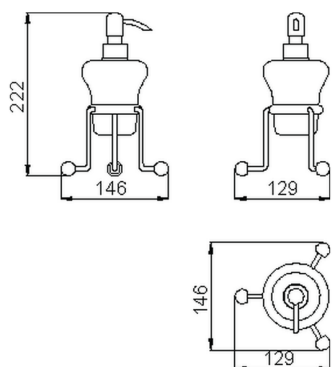

Soap dispenser holder CROISETTE_4030.01H.

MODEL **4030.01H.**

Soap dispenser holder, in ceramic

AVAILABLE FINISHINGS

-  **AC** AC Satin Brushed Nickel
-  **BA** BA Old Bronze
-  **CR** CR Chrome
-  **2W** 2W Brushed Gold