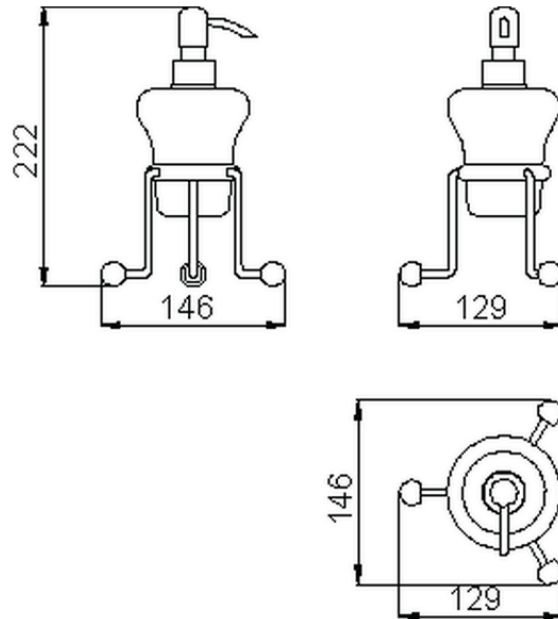

## Soap dispenser holder CROISETTE\_4030.01H.

4030.01H.

<https://en.huberitalia.com/soap-dispenser-holder-croisette-4030-01h>

2026-06-13