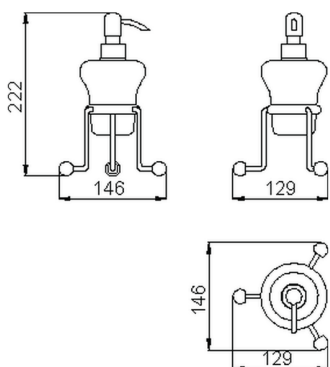

Soap dispenser holder CROISSETTE_4030.01H.

MODEL **4030.01H.**

Soap dispenser holder, in ceramic

AVAILABLE FINISHINGS

- **AC** AC Satin Brushed Nickel
- **BA** BA Old Bronze
- **CR** CR Chrome
- **2W** 2W Brushed Gold

CHARACTERISTICS

2026-06-06