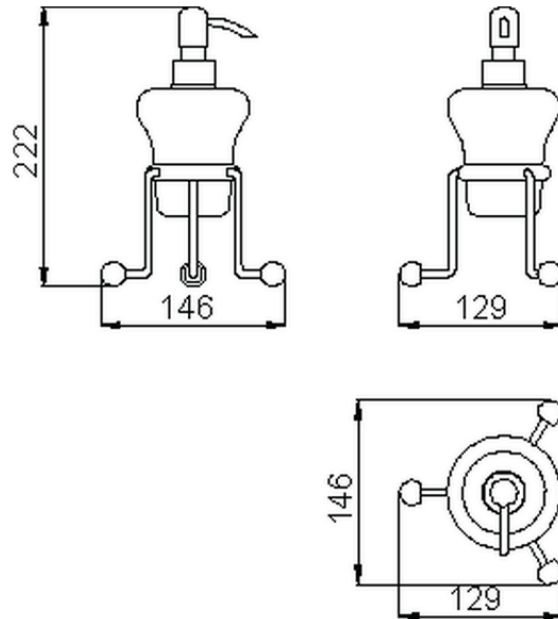

## Soap dispenser holder CROISETTE\_4030.01H.

4030.01H.

<https://en.huberitalia.com/soap-dispenser-holder-croisette-4030-01h>

2026-06-05