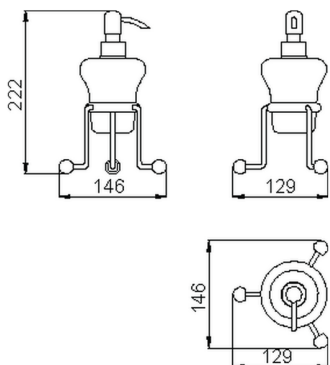

Soap dispenser holder CROISETTE_4030.01H.

MODEL **4030.01H.**

Soap dispenser holder, in ceramic

AVAILABLE FINISHINGS

- **AC** AC Satin Brushed Nickel
- **BA** BA Old Bronze
- **CR** CR Chrome
- **2W** 2W Brushed Gold

CHARACTERISTICS

2026-04-10