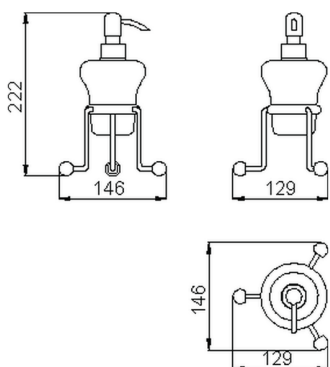

Soap dispenser holder CROISSETTE_4030.01H.

MODEL **4030.01H.**

Soap dispenser holder, in ceramic

AVAILABLE FINISHINGS

-  **AC** AC Satin Brushed Nickel
-  **BA** BA Old Bronze
-  **CR** CR Chrome
-  **2W** 2W Brushed Gold