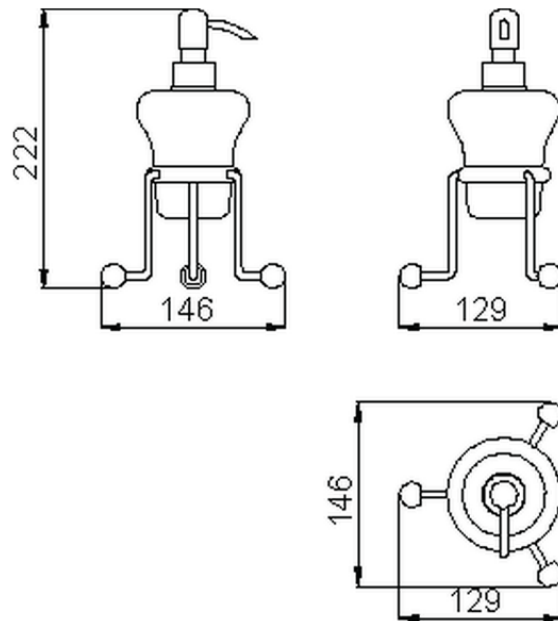

Soap dispenser holder CROISETTE_4030.01H.

4030.01H.

<https://en.huberitalia.com/soap-dispenser-holder-croisette-4030-01h>

2026-04-10