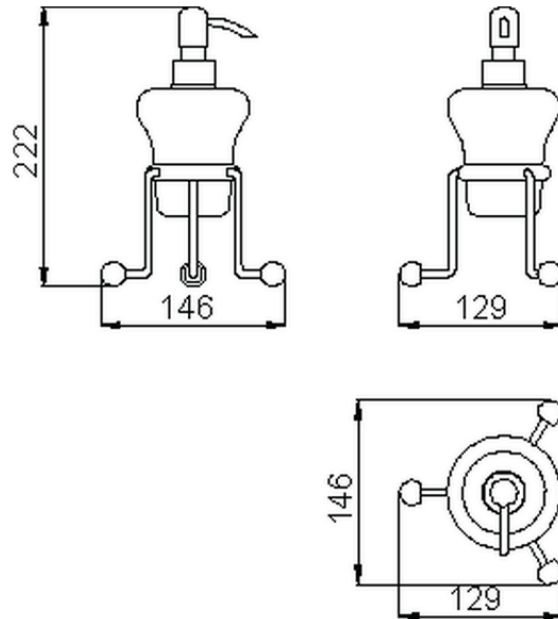

## Soap dispenser holder CROISETTE\_4030.01H.

4030.01H.

<https://en.huberitalia.com/soap-dispenser-holder-croisette-4030-01h>

2026-06-06