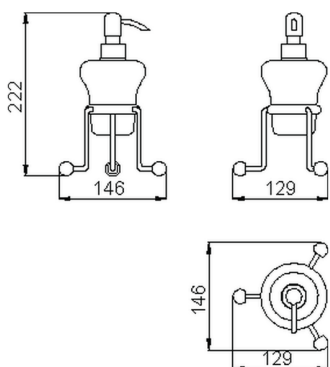

Soap dispenser holder CROISETTE_4030.01H.

MODEL **4030.01H.**

Soap dispenser holder, in ceramic

AVAILABLE FINISHINGS

- **AC** AC Satin Brushed Nickel
- **BA** BA Old Bronze
- **CR** CR Chrome
- **2W** 2W Brushed Gold

CHARACTERISTICS

2026-04-10