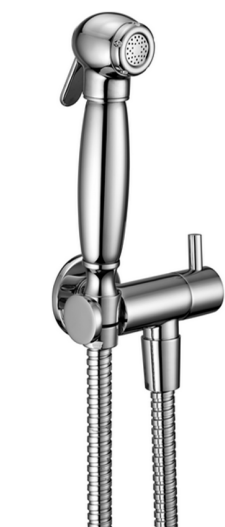

## Bidet handshower set HYGENIC SHOWERS\_VT007900

MODEL **VT007900**

Bidet handshower set, wall mounted bracket with 1/2" stopvalve, bidet handshower, 120 cm Brass flexible hose

AVAILABLE FINISHINGS

CHARACTERISTICS

**Bidet handshower**

2026-06-26