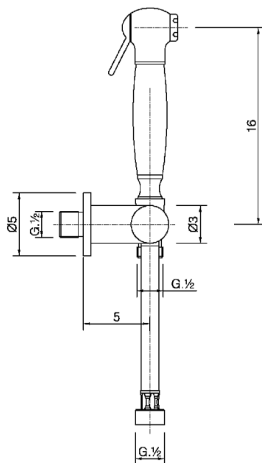

Bidet handshower set HYGENIC SHOWERS_VT007900

MODEL **VT007900**

Bidet handshower set, wall mounted bracket with 1/2" stopvalve, bidet handshower, 120 cm Brass flexible hose

AVAILABLE FINISHINGS

- **21** 21 Chrome
- **24** 24 Gold

CHARACTERISTICS

Bidet handshower

2026-05-02