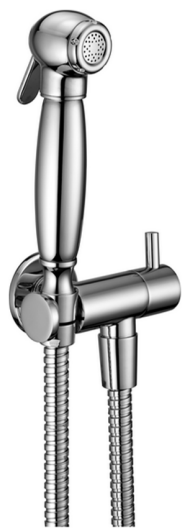

Bidet handshower set HYGENIC SHOWERS_VT007900

MODEL **VT007900**

Bidet handshower set, wall mounted bracket with 1/2" stopvalve, bidet handshower, 120 cm Brass flexible hose

AVAILABLE FINISHINGS

-  **21** 21 Chrome
-  **24** 24 Gold

CHARACTERISTICS

Bidet handshower

2026-05-30