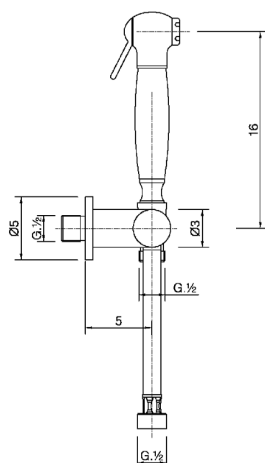

2026-04-06