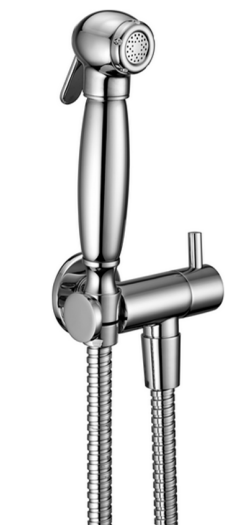

Bidet handshower set HYGENIC SHOWERS_VT007900

MODEL **VT007900**

Bidet handshower set, wall mounted bracket with 1/2" stopvalve, bidet handshower, 120 cm Brass flexible hose

AVAILABLE FINISHINGS

CHARACTERISTICS

Bidet handshower

2026-04-06