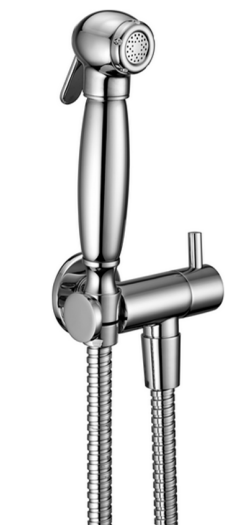

Bidet handshower set HYGENIC SHOWERS_VT007900

MODEL **VT007900**

Bidet handshower set, wall mounted bracket with 1/2" stopvalve, bidet handshower, 120 cm Brass flexible hose

AVAILABLE FINISHINGS

CHARACTERISTICS

Bidet handshower

2026-06-26