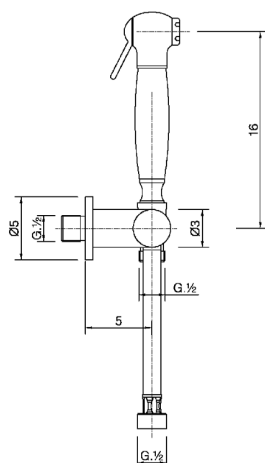

CHARACTERISTICS

Bidet handshower