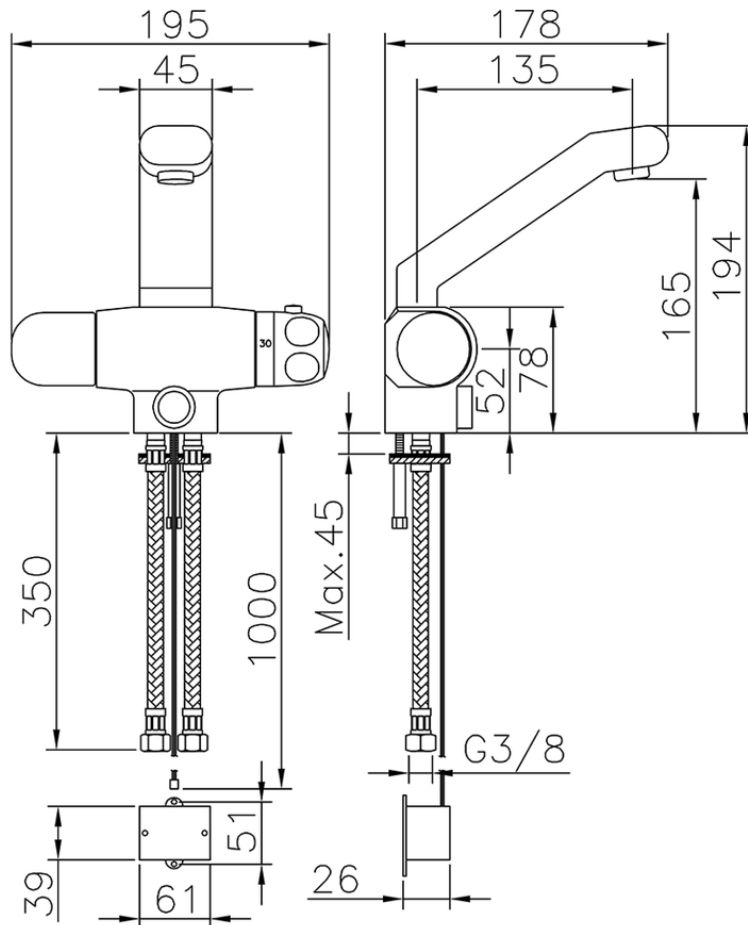

Thermo-basin mixer with electronic on-off control CLINIC&TECHNICAL_204.23H.

204.23H.

<https://en.huberitalia.com/thermo-basin-mixer-with-electronic-on-off-control-clinictchnical-204-23h>

2024-11-15