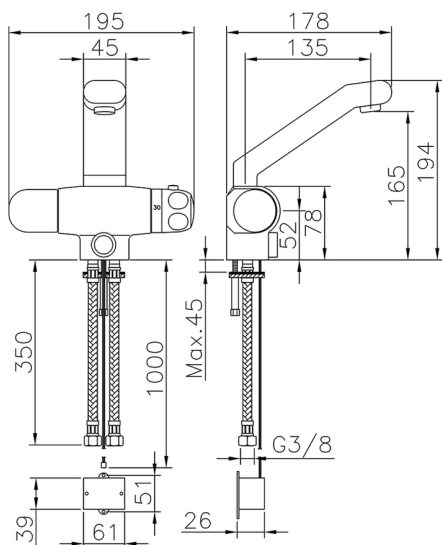

Thermo-basin mixer with electronic on-off control CLINIC&TECHNICAL_204.23H.

MODEL **204.23H.**

Thermo-basin mixer with electronic on-off control

AVAILABLE FINISHINGS

CR CR Chrome

CHARACTERISTICS

Cartridge Spare Parts **24.02AB.PL**

12x32 Plus Thermostatic Valve

Thermostatic

The Huber thermostatic is your personal water manager, helping you to handle, control and save water and energy.

2024-11-15