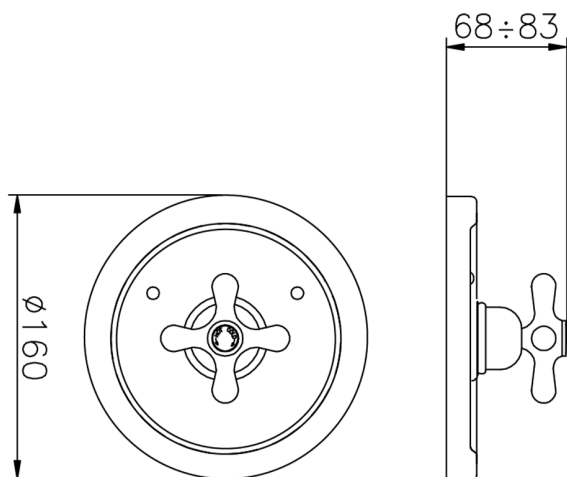

Exposed part for concealed thermo shower valve CROISSETTE_CS007200

MODEL **CS007200**

Exposed part for concealed thermo shower valve, without stop valve, without concealed part, for items ZB007201-ZB007221

AVAILABLE FINISHINGS

- **21** 21 Chrome
- **27** 27 Old Bronze
- **2G** 2G Antique Gold
- **2W** 2W Brushed Gold

CHARACTERISTICS

Installation **Concealed**
Required concealed parts **ZB007221**
ZB007201

Thermostatic

The Huber thermostatic is your personal water manager, helping you to handle, control and save water and energy.