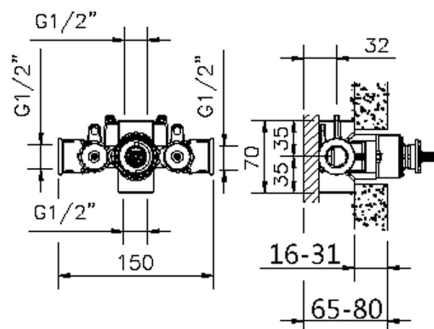

Piastra/Plate/Plaque/Platte/Placa  
2-3mm: XX 25-40 YY 76-91  
10mm: XX 16-31 YY 65-80

## 1/2" Concealed thermostatic shower valve CONCEALED\_ZB007201

MODEL **ZB007201**

1/2" Concealed thermostatic shower valve, without Stopvalve, without trim kit

AVAILABLE FINISHINGS

CHARACTERISTICS

Installation	<b>Concealed</b>
Cartridge Spare Parts	<b>24.04A.PP</b>
<b>8x20 Plus P Thermostatic Valve</b>	
Concealed	<b>1</b>