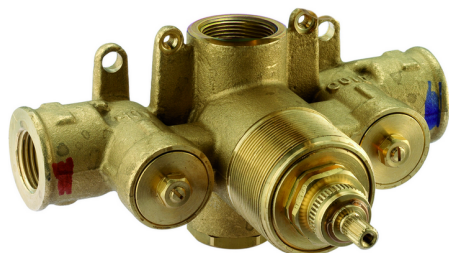

## Exposed part for concealed thermo shower valve CROISSETTE\_CS007200

MODEL **CS007200**

Exposed part for concealed thermo shower valve, without stop valve, without concealed part, for items ZB007201-ZB007221

## 3/4" Concealed thermostatic shower valve CONCEALED\_ZB007221

MODEL **ZB007221**

3/4" Concealed thermostatic valve, without  
Stopvalve, without trim kit

AVAILABLE FINISHINGS

CHARACTERISTICS

Installation	<b>Concealed</b>
Cartridge Spare Parts	<b>23.51A.HF</b>
<b>HF Thermostatic Valve</b>	
Concealed	<b>1</b>

### Thermostatic

The Huber thermostatic is your personal water manager, helping you to handle, control and save water and energy.

## 1/2" Concealed thermostatic shower valve CONCEALED\_ZB007201

MODEL **ZB007201**

1/2" Concealed thermostatic shower valve, without Stopvalve, without trim kit

AVAILABLE FINISHINGS

CHARACTERISTICS

Installation	<b>Concealed</b>
Cartridge Spare Parts	<b>24.04A.PP</b>
<b>8x20 Plus P Thermostatic Valve</b>	
Concealed	<b>1</b>