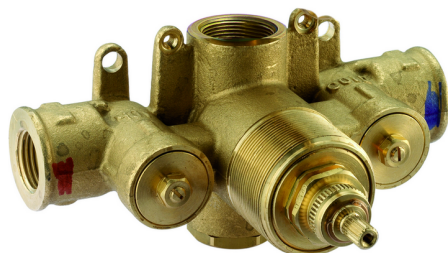

## Exposed part for concealed thermo shower valve CROISSETTE\_CS007200

MODEL **CS007200**

Exposed part for concealed thermo shower valve, without stop valve, without concealed part, for items ZB007201-ZB007221

## 3/4" Concealed thermostatic shower valve CONCEALED\_ZB007221

MODEL **ZB007221**

3/4" Concealed thermostatic valve, without  
Stopvalve, without trim kit

AVAILABLE FINISHINGS

CHARACTERISTICS

Installation	<b>Concealed</b>
Cartridge Spare Parts	<b>23.51A.HF</b>
<b>HF Thermostatic Valve</b>	
Concealed	<b>1</b>

### Thermostatic

The Huber thermostatic is your personal water manager, helping you to handle, control and save water and energy.

## 1/2" Concealed thermostatic shower valve CONCEALED\_ZB007201

MODEL **ZB007201**

1/2" Concealed thermostatic shower valve, without Stopvalve, without trim kit

AVAILABLE FINISHINGS

CHARACTERISTICS

Installation	<b>Concealed</b>
Cartridge Spare Parts	<b>24.04A.PP</b>
<b>8x20 Plus P Thermostatic Valve</b>	
Concealed	<b>1</b>