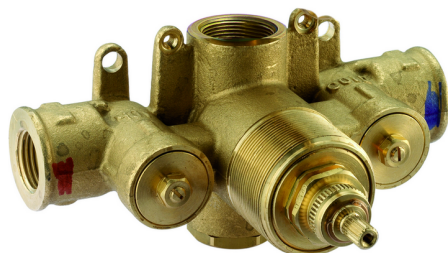

## Exposed part for concealed thermo shower valve CROISSETTE\_CS007200

MODEL **CS007200**

Exposed part for concealed thermo shower valve, without stop valve, without concealed part, for items ZB007201-ZB007221

## 3/4" Concealed thermostatic shower valve CONCEALED\_ZB007221

MODEL **ZB007221**

3/4" Concealed thermostatic valve, without  
Stopvalve, without trim kit

AVAILABLE FINISHINGS

CHARACTERISTICS

Installation	<b>Concealed</b>
Cartridge Spare Parts	<b>23.51A.HF</b>
<b>HF Thermostatic Valve</b>	
Concealed	<b>1</b>

### Thermostatic

The Huber thermostatic is your personal water manager, helping you to handle, control and save water and energy.

## 1/2" Concealed thermostatic shower valve CONCEALED\_ZB007201

MODEL **ZB007201**

1/2" Concealed thermostatic shower valve, without Stopvalve, without trim kit

AVAILABLE FINISHINGS

CHARACTERISTICS

Installation **Concealed**