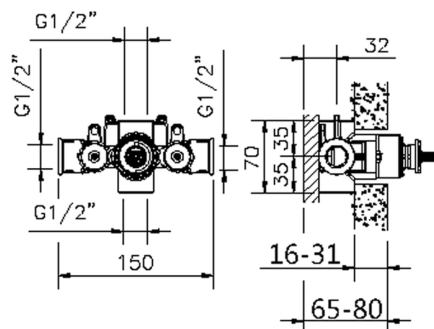

Piastra/Plate/Plaque/Platte/Placa  
 2-3mm: XX 25-40 YY 76-91  
 10mm: XX 16-31 YY 65-80

1/2" Concealed thermostatic shower valve, without Stopvalve, without trim kit

AVAILABLE FINISHINGS

 **04** 04 Without finishing

CHARACTERISTICS

Installation	<b>Concealed</b>
Cartridge Spare Parts	<b>24.04A.PP</b>
<b>8x20 Plus P Thermostatic Valve</b>	
Concealed	<b>1</b>