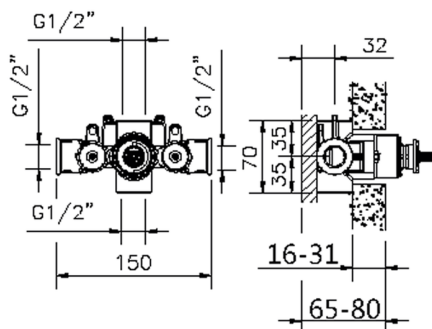

Piastra/Plate/Plaque/Platte/Placa  
 2-3mm: XX 25-40 YY 76-91  
 10mm: XX 16-31 YY 65-80

## 1/2" Concealed thermostatic shower valve CONCEALED\_ZB007201

MODEL **ZB007201**

1/2" Concealed thermostatic shower valve, without Stopvalve, without trim kit

AVAILABLE FINISHINGS

CHARACTERISTICS

Installation	<b>Concealed</b>
Cartridge Spare Parts	<b>24.04A.PP</b>
<b>8x20 Plus P Thermostatic Valve</b>	
Concealed	<b>1</b>