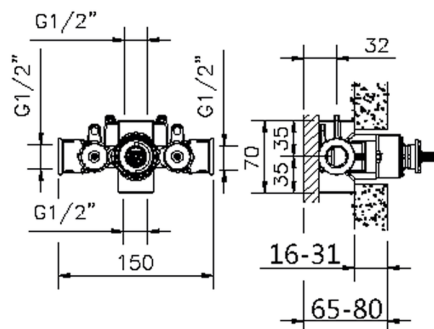

Thermostatic

The Huber thermostatic is your personal water manager, helping you to handle, control and save water and energy.

2026-04-05