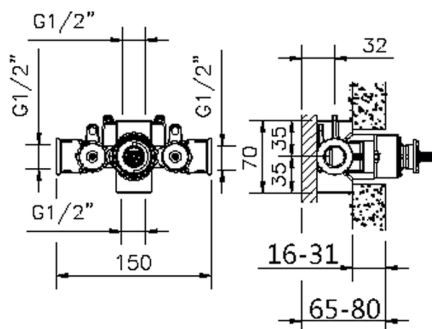

3/4" Concealed thermostatic valve, without Stopvalve, without trim kit

AVAILABLE FINISHINGS

CHARACTERISTICS

Installation	Concealed
Cartridge Spare Parts	23.51A.HF
HF Thermostatic Valve	
Concealed	1

Piastra/Plate/Plaque/Platte/Placa
 2-3mm: XX 25-40 YY 76-91
 10mm: XX 16-31 YY 65-80

1/2" Concealed thermostatic shower valve, without Stopvalve, without trim kit

AVAILABLE FINISHINGS

 **04** 04 Without finishing

CHARACTERISTICS

Installation	Concealed
Cartridge Spare Parts	24.04A.PP
8x20 Plus P Thermostatic Valve	
Concealed	1