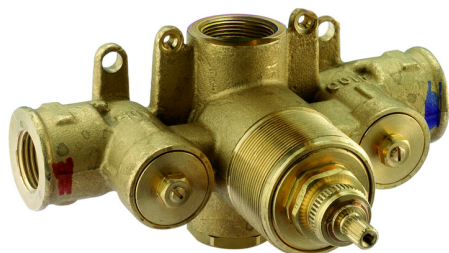

Exposed part for concealed thermo shower valve CROISSETTE_CS007200

MODEL **CS007200**

Exposed part for concealed thermo shower valve, without stop valve, without concealed part, for items ZB007201-ZB007221

AVAILABLE FINISHINGS

-  **21** 21 Chrome
-  **27** 27 Old Bronze
-  **2G** 2G Antique Gold
-  **2W** 2W Brushed Gold

CHARACTERISTICS

Installation **Concealed**
 Required concealed parts **ZB007221**
ZB007201

Thermostatic

The Huber thermostatic is your personal water manager, helping you to handle, control and save water and energy.

3/4" Concealed thermostatic shower valve CONCEALED_ZB007221

MODEL **ZB007221**

Thermostatic

The Huber thermostatic is your personal water manager, helping you to handle, control and save water and energy.

1/2" Concealed thermostatic shower valve CONCEALED_ZB007201

MODEL **ZB007201**