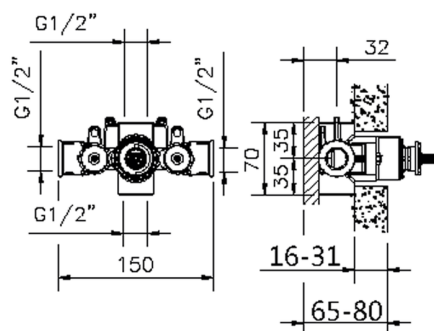

3/4" Concealed thermostatic valve, without Stopvalve, without trim kit

AVAILABLE FINISHINGS

CHARACTERISTICS

Installation	Concealed
Cartridge Spare Parts	23.51A.HF
HF Thermostatic Valve	
Concealed	1

Piastra/Plate/Plaque/Platte/Placa
 2-3mm: XX 25-40 YY 76-91
 10mm: XX 16-31 YY 65-80

Thermostatic

The Huber thermostatic is your personal water manager, helping you to handle, control and save water and energy.

1/2" Concealed thermostatic shower valve CONCEALED_ZB007201

MODEL **ZB007201**

1/2" Concealed thermostatic shower valve, without Stopvalve, without trim kit

AVAILABLE FINISHINGS

CHARACTERISTICS

Installation	Concealed
Cartridge Spare Parts	24.04A.PP
8x20 Plus P Thermostatic Valve	
Concealed	1