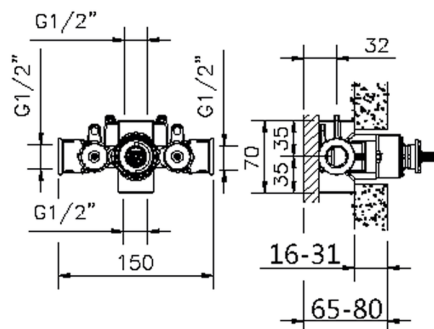

Thermostatic

The Huber thermostatic is your personal water manager, helping you to handle, control and save water and energy.

2026-04-29