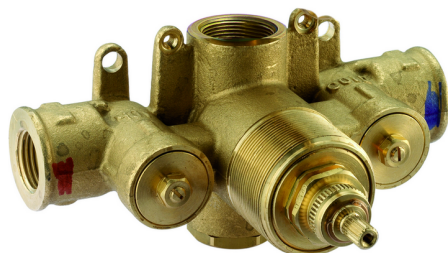

Exposed part for concealed thermo shower valve CROISSETTE_CS007200

MODEL **CS007200**

Exposed part for concealed thermo shower valve, without stop valve, without concealed part, for items ZB007201-ZB007221

Thermostatic

The Huber thermostatic is your personal water manager, helping you to handle, control and save water and energy.

3/4" Concealed thermostatic shower valve CONCEALED_ZB007221

MODEL **ZB007221**

Thermostatic

The Huber thermostatic is your personal water manager, helping you to handle, control and save water and energy.

1/2" Concealed thermostatic shower valve CONCEALED_ZB007201

MODEL **ZB007201**

1/2" Concealed thermostatic shower valve, without Stopvalve, without trim kit

AVAILABLE FINISHINGS

CHARACTERISTICS

Installation **Concealed**

Cartridge Spare Parts **24.04A.PP**

8x20 Plus P Thermostatic Valve