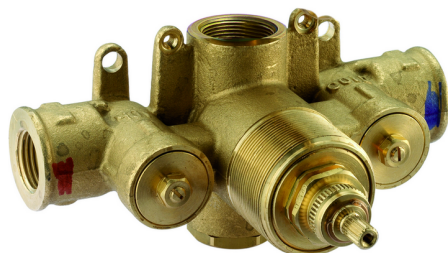

Exposed part for concealed thermo shower valve CROISSETTE_CS007200

MODEL **CS007200**

Exposed part for concealed thermo shower valve, without stop valve, without concealed part, for items ZB007201-ZB007221

Thermostatic

The Huber thermostatic is your personal water manager, helping you to handle, control and save water and energy.

3/4" Concealed thermostatic shower valve CONCEALED_ZB007221

MODEL **ZB007221**

Piastra/Plate/Plaque/Platte/Placa
2-3mm: XX 25-40 YY 76-91
10mm: XX 16-31 YY 65-80

Thermostatic

The Huber thermostatic is your personal water manager, helping you to handle, control and save water and energy.

1/2" Concealed thermostatic shower valve CONCEALED_ZB007201

MODEL **ZB007201**

1/2" Concealed thermostatic shower valve, without Stopvalve, without trim kit

AVAILABLE FINISHINGS

 **04** 04 Without finishing