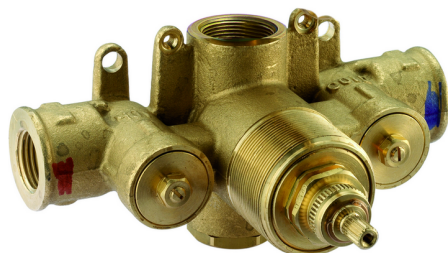

Exposed part for concealed thermo shower valve CROISSETTE_CS007200

MODEL **CS007200**

Exposed part for concealed thermo shower valve, without stop valve, without concealed part, for items ZB007201-ZB007221

Thermostatic

The Huber thermostatic is your personal water manager, helping you to handle, control and save water and energy.

3/4" Concealed thermostatic shower valve CONCEALED_ZB007221

MODEL **ZB007221**

Thermostatic

The Huber thermostatic is your personal water manager, helping you to handle, control and save water and energy.

1/2" Concealed thermostatic shower valve CONCEALED_ZB007201

MODEL **ZB007201**

1/2" Concealed thermostatic shower valve, without Stopvalve, without trim kit

AVAILABLE FINISHINGS

CHARACTERISTICS

Installation	Concealed
Cartridge Spare Parts	24.04A.PP
8x20 Plus P Thermostatic Valve	
Concealed	1