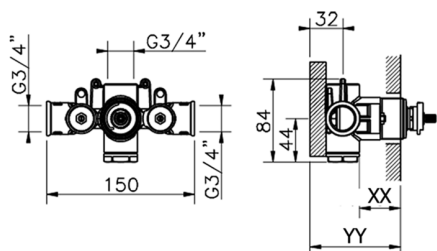

3/4" Concealed thermostatic valve, without Stopvalve, without trim kit

AVAILABLE FINISHINGS

CHARACTERISTICS

Installation	Concealed
Cartridge Spare Parts	23.51A.HF
HF Thermostatic Valve	
Concealed	1

Piastra/Plate/Plaque/Platte/Placa
 2-3mm: XX 25-40 YY 76-91
 10mm: XX 16-31 YY 65-80