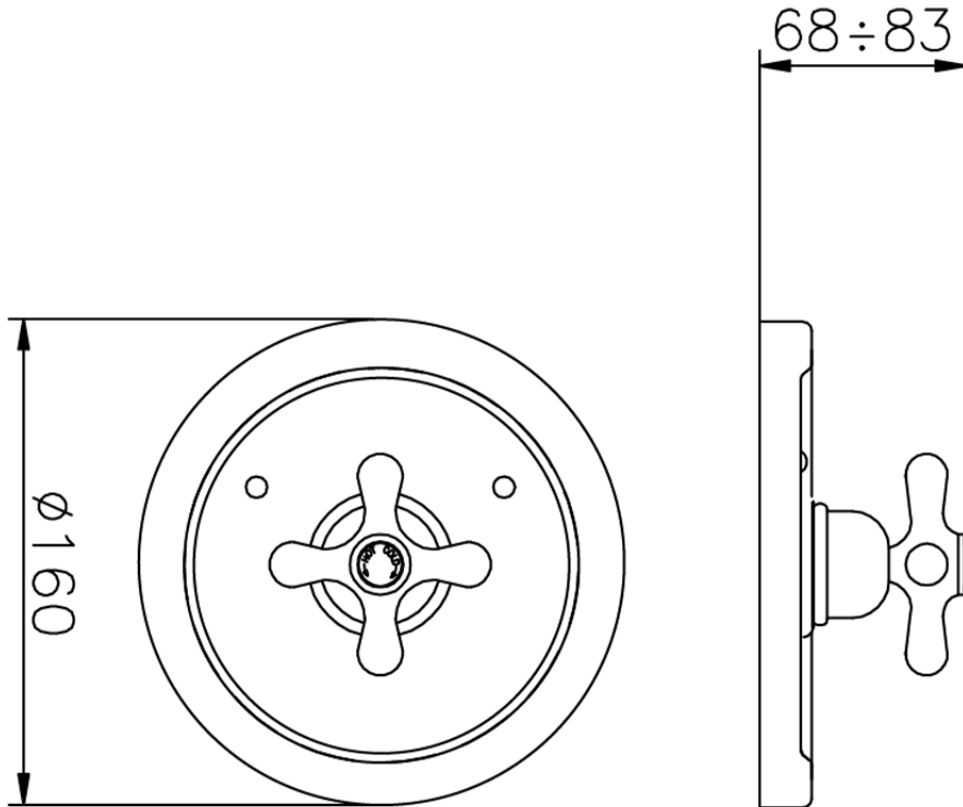

## Exposed part for concealed thermo shower valve CROISSETTE\_CS007200

CS007200

<https://en.huberitalia.com/exposed-part-for-concealed-thermo-shower-valve-croisette-cs007200>

Piastra/Plate/Plaque/Platte/Placa

2-3mm: XX 25-40 YY 76-91

10mm: XX 16-31 YY 65-80

ZB007221

<https://en.huberitalia.com/3-4-concealed-thermostatic-shower-valve-concealed-zb007221>

ZB007201

<https://en.huberitalia.com/1-2-concealed-thermostatic-shower-valve-concealed-zb007201>