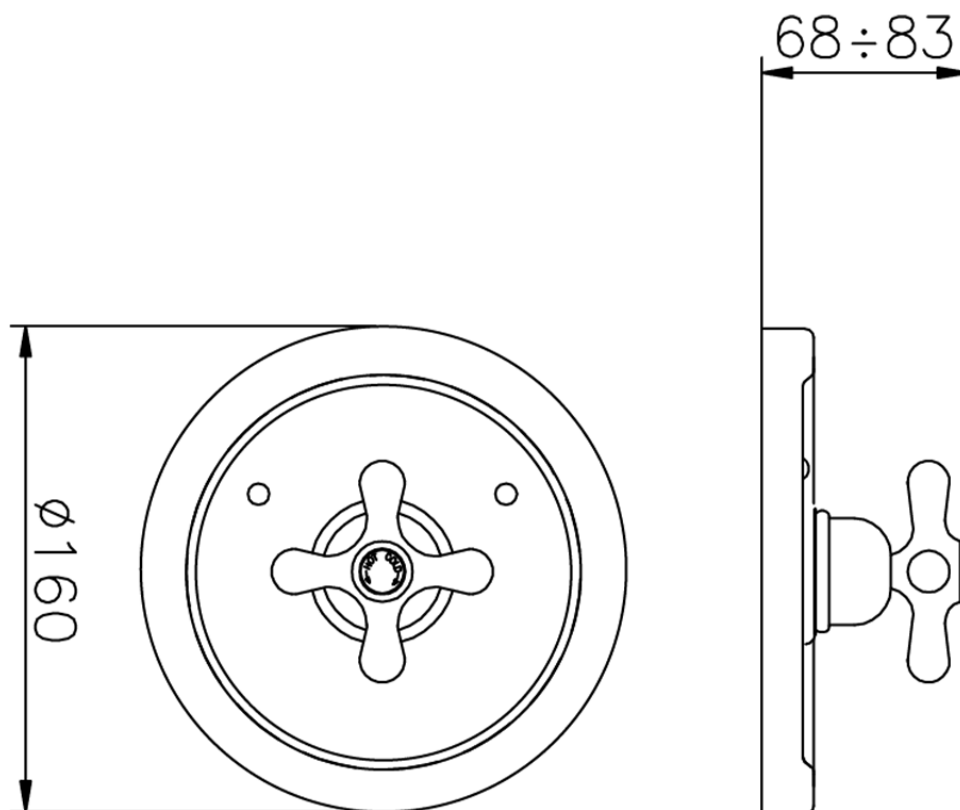

Exposed part for concealed thermo shower valve CROISSETTE_CS007200

CS007200

<https://en.huberitalia.com/exposed-part-for-concealed-thermo-shower-valve-croisette-cs007200>

Piastra/Plate/Plaque/Platte/Placa

2-3mm: XX 25-40 YY 76-91

10mm: XX 16-31 YY 65-80

ZB007221

<https://en.huberitalia.com/3-4-concealed-thermostatic-shower-valve-concealed-zb007221>

ZB007201

<https://en.huberitalia.com/1-2-concealed-thermostatic-shower-valve-concealed-zb007201>