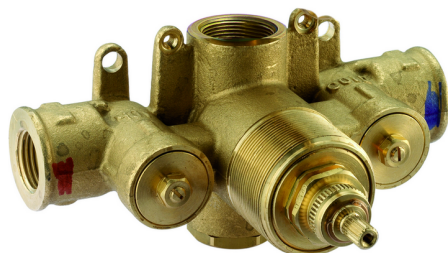

## Exposed part for concealed thermo shower valve CROISSETTE\_CS007200

MODEL **CS007200**

Exposed part for concealed thermo shower valve, without stop valve, without concealed part, for items ZB007201-ZB007221

## 3/4" Concealed thermostatic shower valve CONCEALED\_ZB007221

MODEL **ZB007221**

3/4" Concealed thermostatic valve, without Stopvalve, without trim kit

AVAILABLE FINISHINGS

CHARACTERISTICS

Installation	<b>Concealed</b>
Cartridge Spare Parts	<b>23.51A.HF</b>
<b>HF Thermostatic Valve</b>	
Concealed	<b>1</b>

### Thermostatic

The Huber thermostatic is your personal water manager, helping you to handle, control and save water and energy.

**1/2" Concealed thermostatic shower valve CONCEALED\_ZB007201**

MODEL **ZB007201**

1/2" Concealed thermostatic shower valve, without Stopvalve, without trim kit

AVAILABLE FINISHINGS

 **04** 04 Without finishing

CHARACTERISTICS

Installation	<b>Concealed</b>
Cartridge Spare Parts	<b>24.04A.PP</b>
<b>8x20 Plus P Thermostatic Valve</b>	
Concealed	<b>1</b>