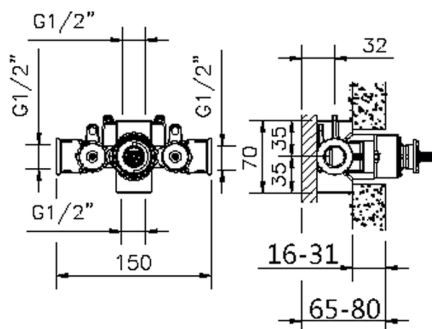

Piastra/Plate/Plaque/Platte/Placa  
 2-3mm: XX 25-40 YY 76-91  
 10mm: XX 16-31 YY 65-80

1/2" Concealed thermostatic shower valve, without Stopvalve, without trim kit

AVAILABLE FINISHINGS

 **04** 04 Without finishing

CHARACTERISTICS

Installation	<b>Concealed</b>
Cartridge Spare Parts	<b>24.04A.PP</b>
<b>8x20 Plus P Thermostatic Valve</b>	
Concealed	<b>1</b>