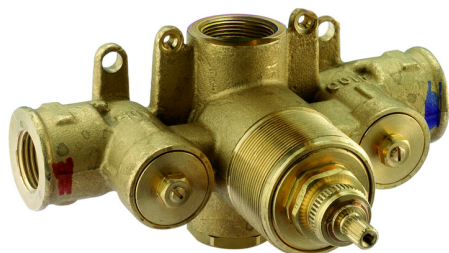

## Exposed part for concealed thermo shower valve CROISSETTE\_CS007200

MODEL **CS007200**

Exposed part for concealed thermo shower valve, without stop valve, without concealed part, for items ZB007201-ZB007221

### CHARACTERISTICS

Installation **Concealed**  
 Required concealed parts **ZB007221**  
**ZB007201**

### Thermostatic

The Huber thermostatic is your personal water manager, helping you to handle, control and save water and energy.

## 3/4" Concealed thermostatic shower valve CONCEALED\_ZB007221

MODEL **ZB007221**

3/4" Concealed thermostatic valve, without Stopvalve, without trim kit

AVAILABLE FINISHINGS

CHARACTERISTICS

Installation	<b>Concealed</b>
Cartridge Spare Parts	<b>23.51A.HF</b>
<b>HF Thermostatic Valve</b>	
Concealed	<b>1</b>