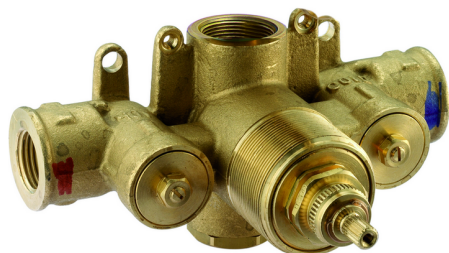

## Exposed part for concealed thermo shower valve CROISSETTE\_CS007200

MODEL **CS007200**

Exposed part for concealed thermo shower valve, without stop valve, without concealed part, for items ZB007201-ZB007221

## 3/4" Concealed thermostatic shower valve CONCEALED\_ZB007221

MODEL **ZB007221**

3/4" Concealed thermostatic valve, without Stopvalve, without trim kit

AVAILABLE FINISHINGS

CHARACTERISTICS

Installation	<b>Concealed</b>
Cartridge Spare Parts	<b>23.51A.HF</b>
<b>HF Thermostatic Valve</b>	
Concealed	<b>1</b>

### Thermostatic

The Huber thermostatic is your personal water manager, helping you to handle, control and save water and energy.

1/2" Concealed thermostatic shower valve CONCEALED\_ZB007201

MODEL **ZB007201**

1/2" Concealed thermostatic shower valve, without Stopvalve, without trim kit

AVAILABLE FINISHINGS

 **04** 04 Without finishing

CHARACTERISTICS

Installation	<b>Concealed</b>
Cartridge Spare Parts	<b>24.04A.PP</b>
<b>8x20 Plus P Thermostatic Valve</b>	
Concealed	<b>1</b>