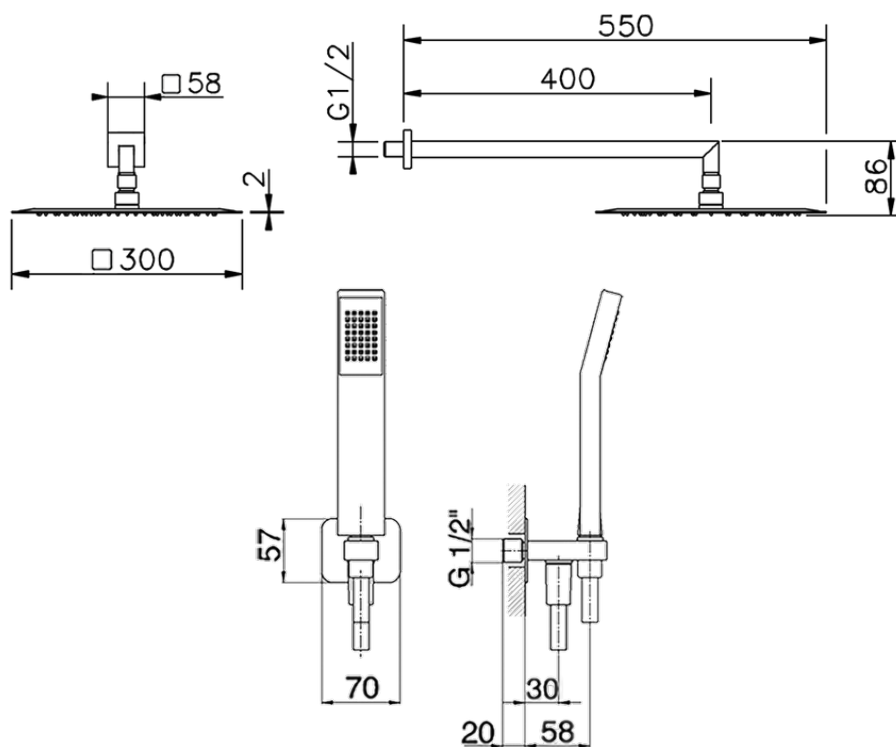

Arm and Shower Set with wall elbow integrated SHOWER_SS0K0060

SS0K0060

<https://en.huberitalia.com/arm-and-shower-set-with-wall-elbow-integrated-shower-ss0k0060>

2024-12-22