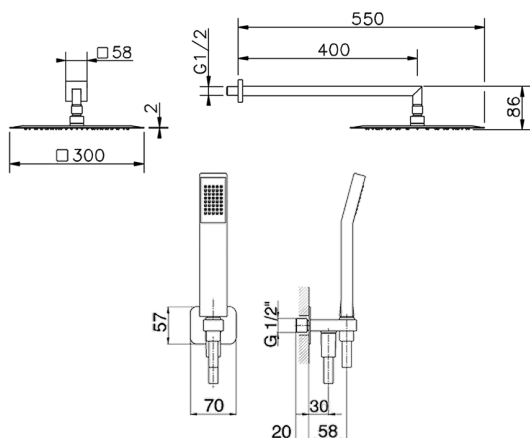

AVAILABLE FINISHINGS

21 21 Chrome

CHARACTERISTICS