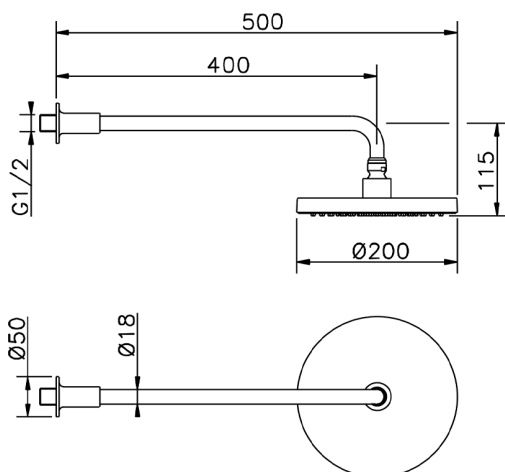

Shower arm with Minimal showerhead SHOWER_614.22H.

MODEL **614.22H.**

Shower arm with showerhead, 200 mm ABS round showerhead 11,5 mm thick, 400 mm Shower Arm

AVAILABLE FINISHINGS

CHARACTERISTICS

2024-12-19