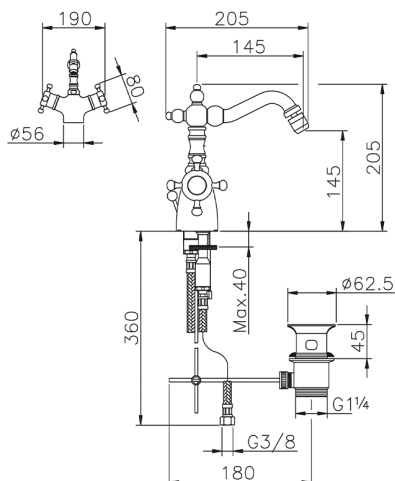

## Thermostatic bidet mixer THERMO\_VTT56010

MODEL **VTT56010**

Thermostatic bidet mixer, with 1"1/4 automatic pop up waste, swivel Spout, G.3/8" Stainless Steel Flexible

### CHARACTERISTICS

Cartridge Spare Parts **24.04A.PP**

**8x20 Plus P Thermostatic Valve**