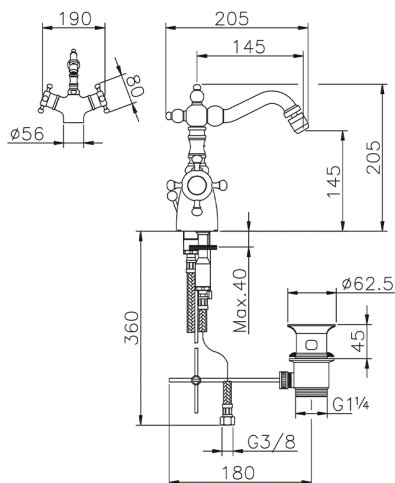

## Thermostatic bidet mixer THERMO\_VTT56010

MODEL **VTT56010**

Thermostatic bidet mixer, with 1"1/4 automatic pop up waste, swivel Spout, G.3/8" Stainless Steel Flexible

### CHARACTERISTICS

Cartridge Spare Parts **24.04A.PP**

**8x20 Plus P Thermostatic Valve**