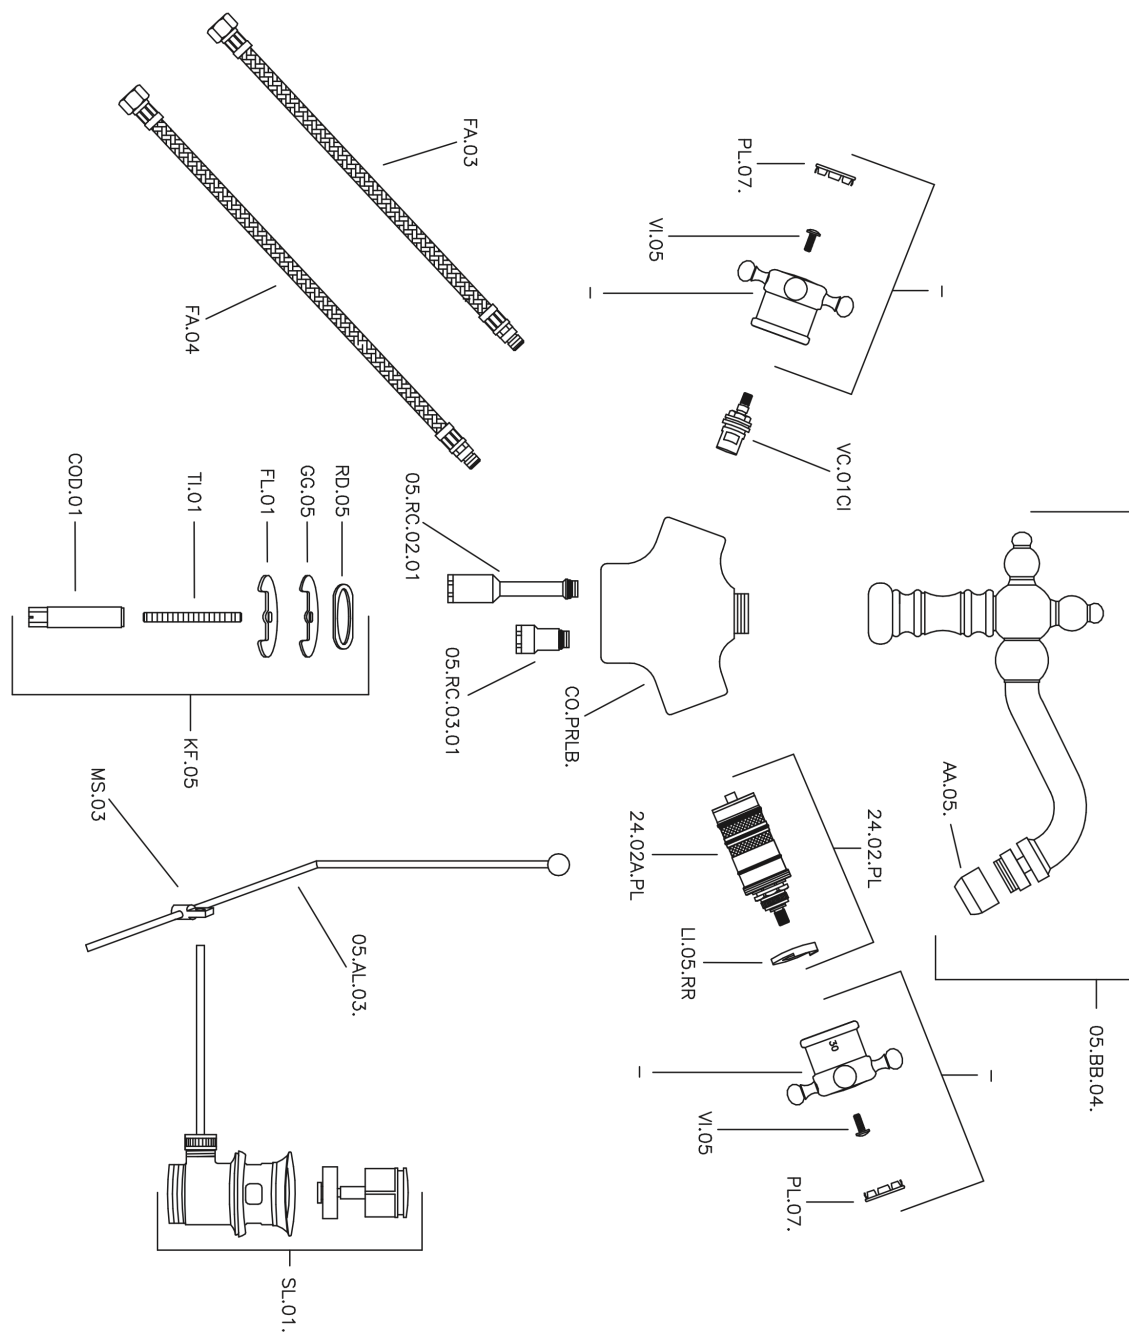

Thermostatic bidet mixer THERMO_VTT56010

VTT56010

<https://en.huberitalia.com/thermostatic-bidet-mixer-thermo-vtt56010>

2025-01-05