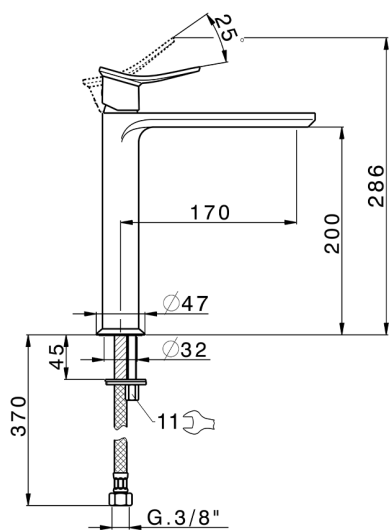

## Single lever tall washbasin mixer HARLOCK\_HC003541

MODEL **HC003541**

Single lever tall washbasin mixer, without automatic pop-up waste, G.3/8" stainless steel flexible hoses

### CHARACTERISTICS

Cartridge Spare Parts **ZZ96550000**

**25 mm Cartridge**

## Single lever tall washbasin mixer HARLOCK\_HC003541

HC003541

<https://en.huberitalia.com/single-lever-tall-washbasin-mixer-harlock-hc003541>

2024-10-18