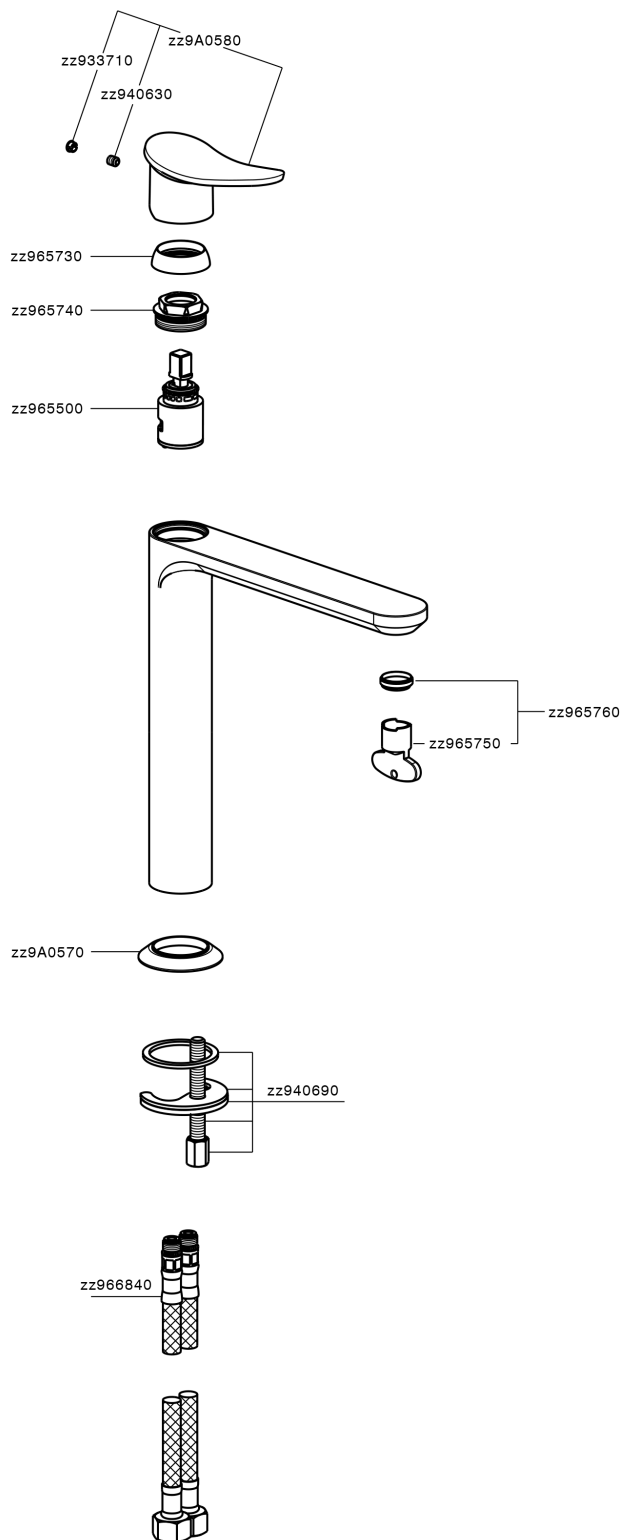

## Single lever tall washbasin mixer HARLOCK\_HC003541

MODEL **HC003541**

Single lever tall washbasin mixer, without automatic pop-up waste, G.3/8" stainless steel flexible hoses

### CHARACTERISTICS

Cartridge Spare Parts **ZZ96550000**

**25 mm Cartridge**

## Single lever tall washbasin mixer HARLOCK\_HC003541

HC003541

<https://en.huberitalia.com/single-lever-tall-washbasin-mixer-harlock-hc003541>

2024-10-18