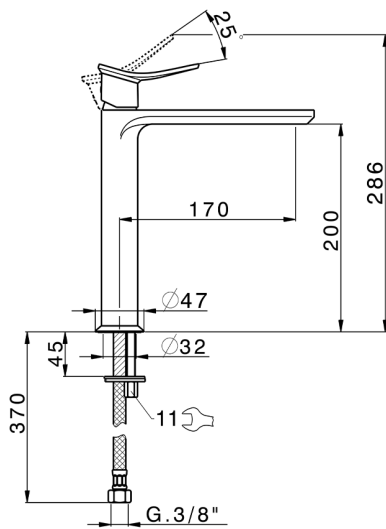

## Single lever tall washbasin mixer HARLOCK\_HC003541

MODEL **HC003541**

Single lever tall washbasin mixer, without automatic pop-up waste, G.3/8" stainless steel flexible hoses

### CHARACTERISTICS

Cartridge Spare Parts **ZZ96550000**

**25 mm Cartridge**

## Single lever tall washbasin mixer HARLOCK\_HC003541

HC003541

<https://en.huberitalia.com/single-lever-tall-washbasin-mixer-harlock-hc003541>

2024-10-18