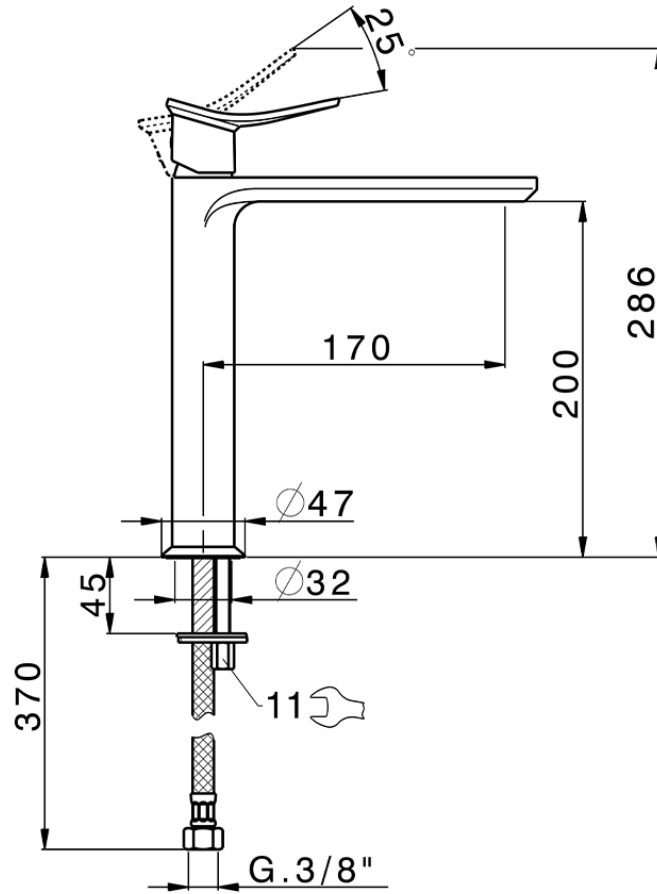

## Single lever tall washbasin mixer HARLOCK\_HC003541

HC003541

<https://en.huberitalia.com/single-lever-tall-washbasin-mixer-harlock-hc003541>

2024-10-18