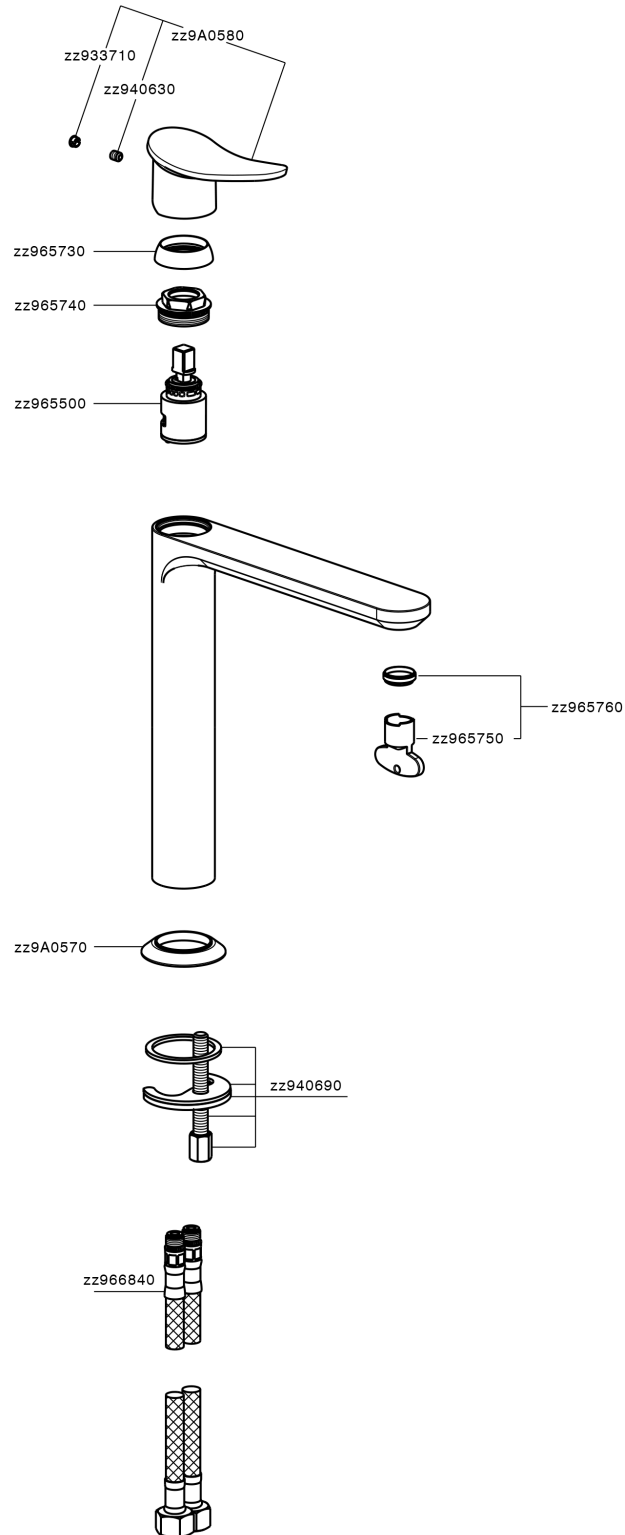

Single lever tall washbasin mixer HARLOCK_HC003541

HC003541

<https://en.huberitalia.com/single-lever-tall-washbasin-mixer-harlock-hc003541>

2024-10-18