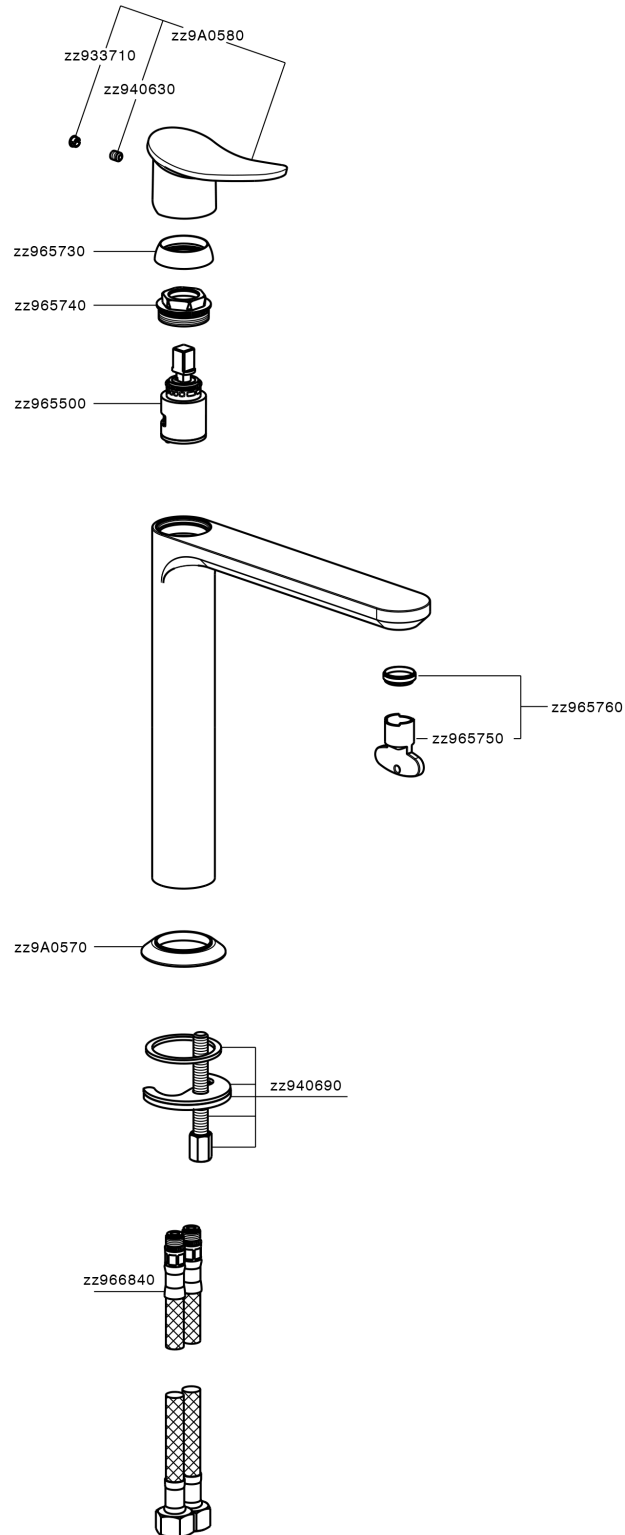

## Single lever tall washbasin mixer HARLOCK\_HC003541

MODEL **HC003541**

Single lever tall washbasin mixer, without automatic pop-up waste, G.3/8" stainless steel flexible hoses

### CHARACTERISTICS

Cartridge Spare Parts **ZZ96550000**

**25 mm Cartridge**

## Single lever tall washbasin mixer HARLOCK\_HC003541

HC003541

<https://en.huberitalia.com/single-lever-tall-washbasin-mixer-harlock-hc003541>

2024-10-18