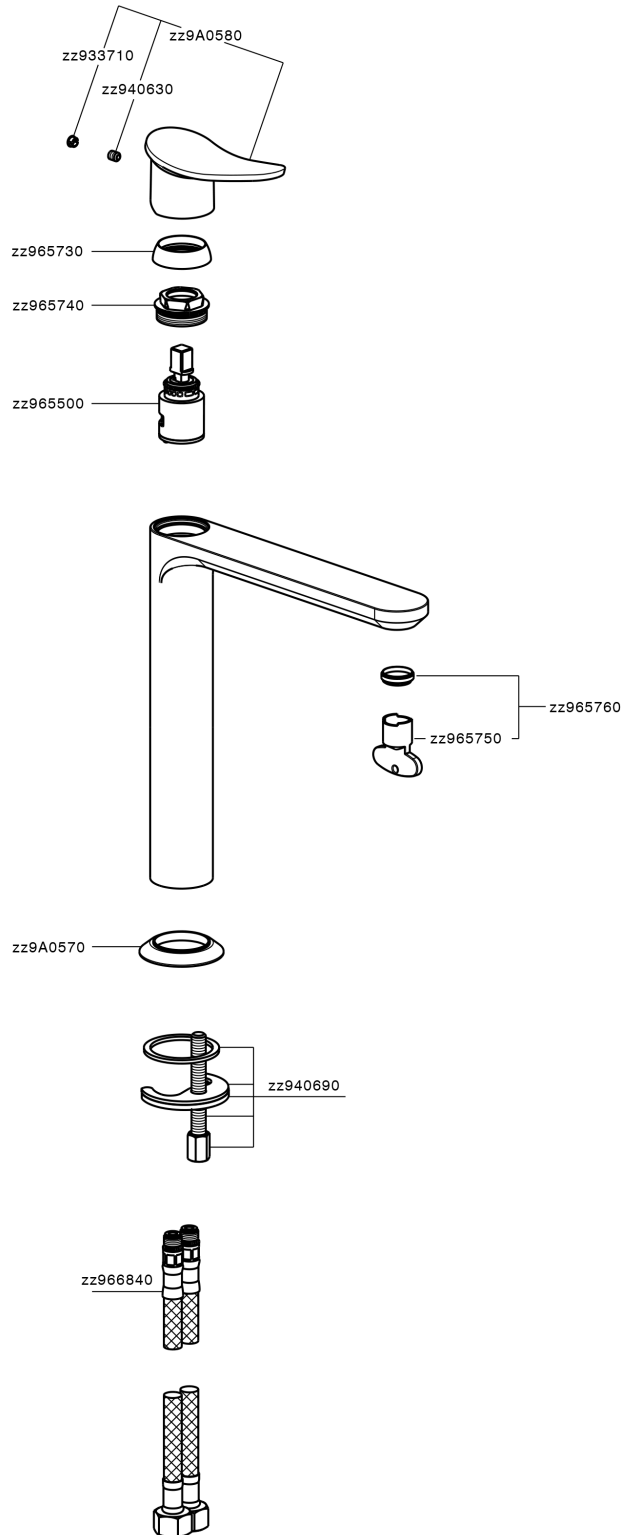

Single lever tall washbasin mixer HARLOCK_HC003541

HC003541

<https://en.huberitalia.com/single-lever-tall-washbasin-mixer-harlock-hc003541>

2024-10-18