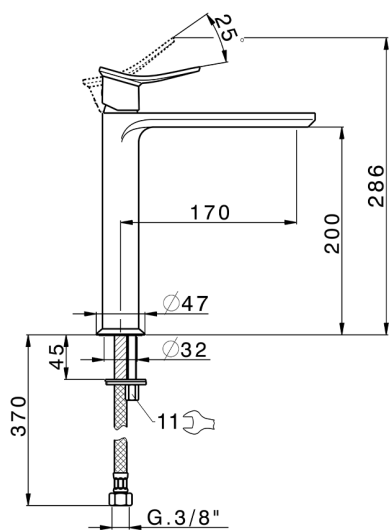

Single lever tall washbasin mixer HARLOCK_HC003541

MODEL **HC003541**

Single lever tall washbasin mixer, without automatic pop-up waste, G.3/8" stainless steel flexible hoses

AVAILABLE FINISHINGS

-  **21** 21 Chrome
-  **2P** 2P Rose Gold
-  **2Q** 2Q Black Titanium
-  **40** 40 Matt Black
-  **4Q** 4Q Matt White
-  **6T** 6T Chrome/Matt Black

CHARACTERISTICS

Cartridge Spare Parts **ZZ96550000**

25 mm Cartridge

Single lever tall washbasin mixer HARLOCK_HC003541

HC003541

<https://en.huberitalia.com/single-lever-tall-washbasin-mixer-harlock-hc003541>