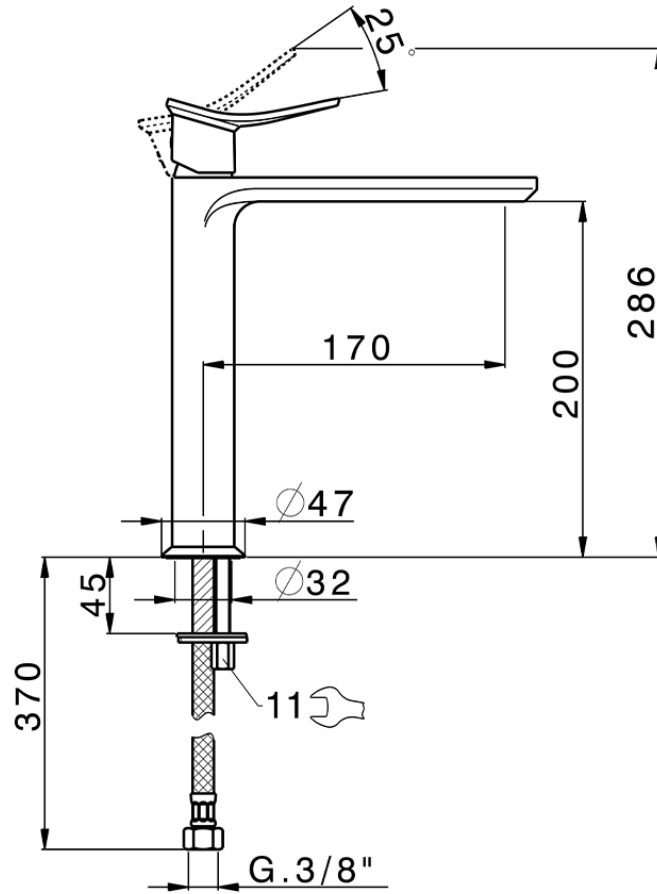

Single lever tall washbasin mixer HARLOCK_HC003541

HC003541

<https://en.huberitalia.com/single-lever-tall-washbasin-mixer-harlock-hc003541>

2024-10-18