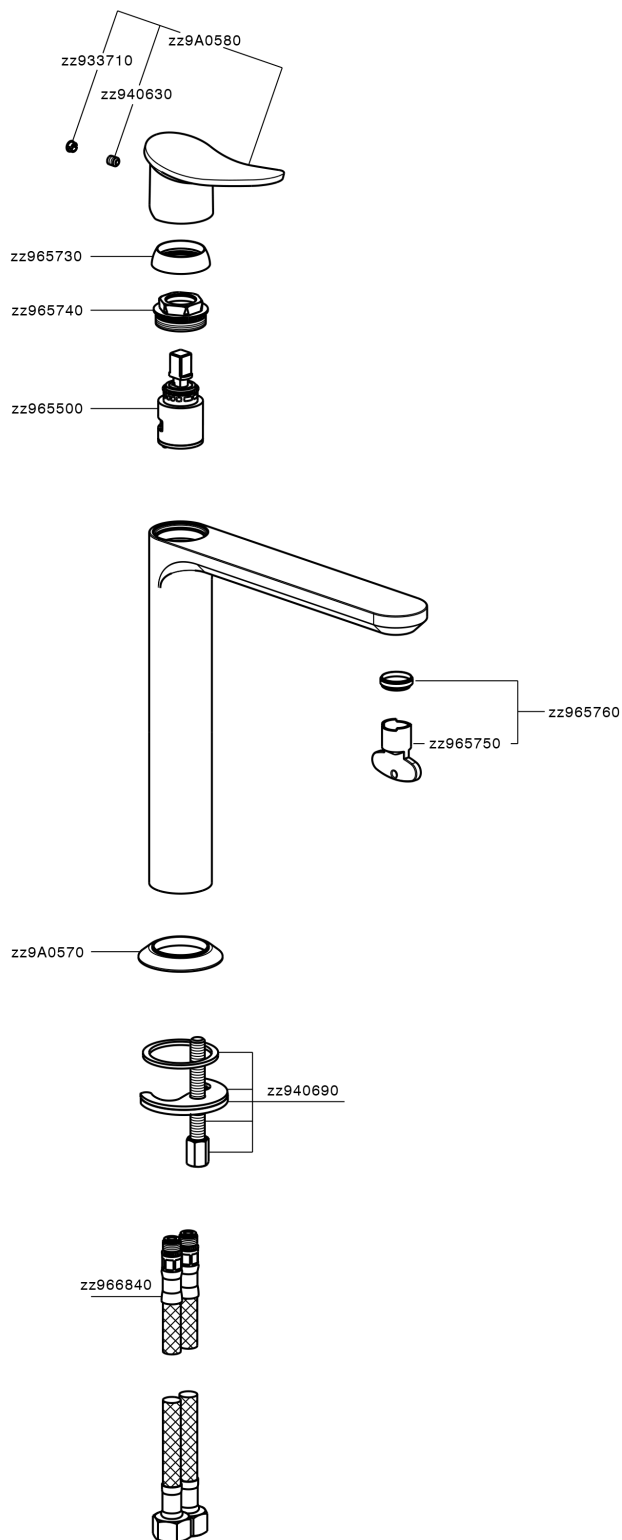

Single lever tall washbasin mixer HARLOCK_HC003541

HC003541

<https://en.huberitalia.com/single-lever-tall-washbasin-mixer-harlock-hc003541>

2024-10-18