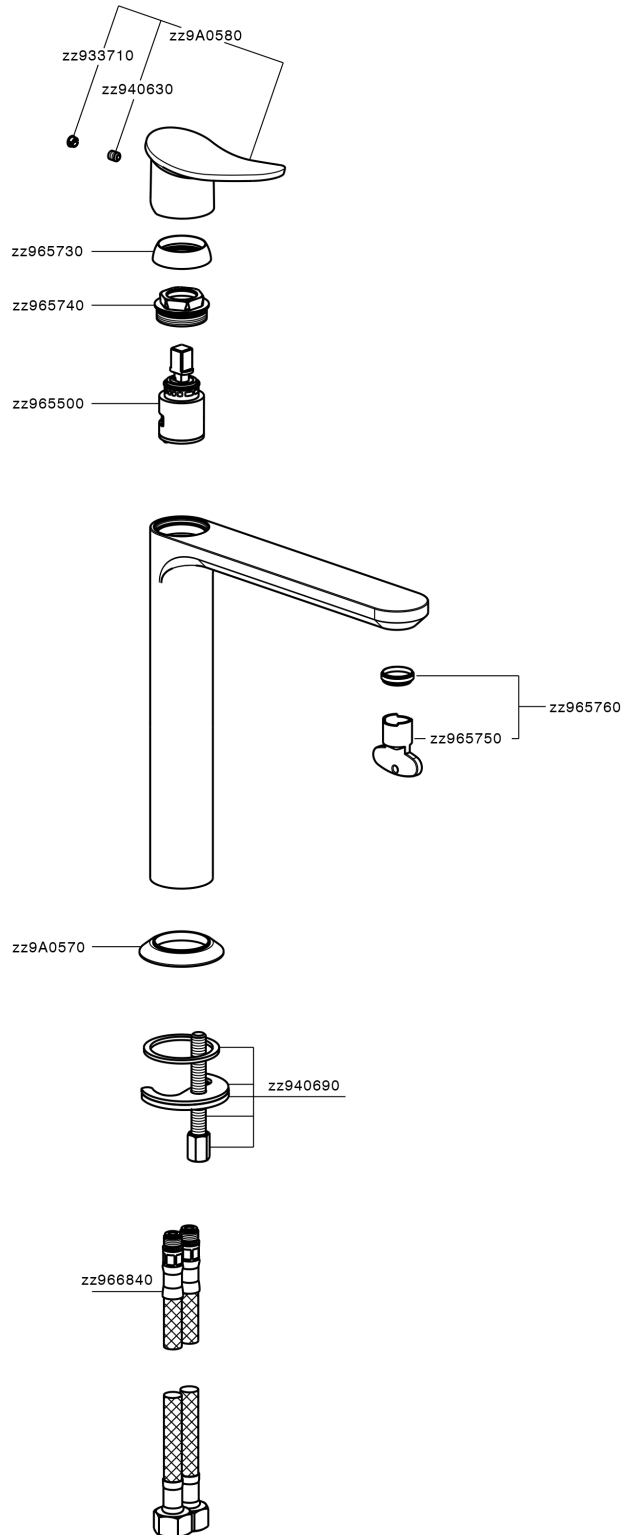

## Single lever tall washbasin mixer HARLOCK\_HC003541

MODEL **HC003541**

Single lever tall washbasin mixer, without automatic pop-up waste, G.3/8" stainless steel flexible hoses

### CHARACTERISTICS

Cartridge Spare Parts **ZZ96550000**

**25 mm Cartridge**

## Single lever tall washbasin mixer HARLOCK\_HC003541

HC003541

<https://en.huberitalia.com/single-lever-tall-washbasin-mixer-harlock-hc003541>

2024-10-18