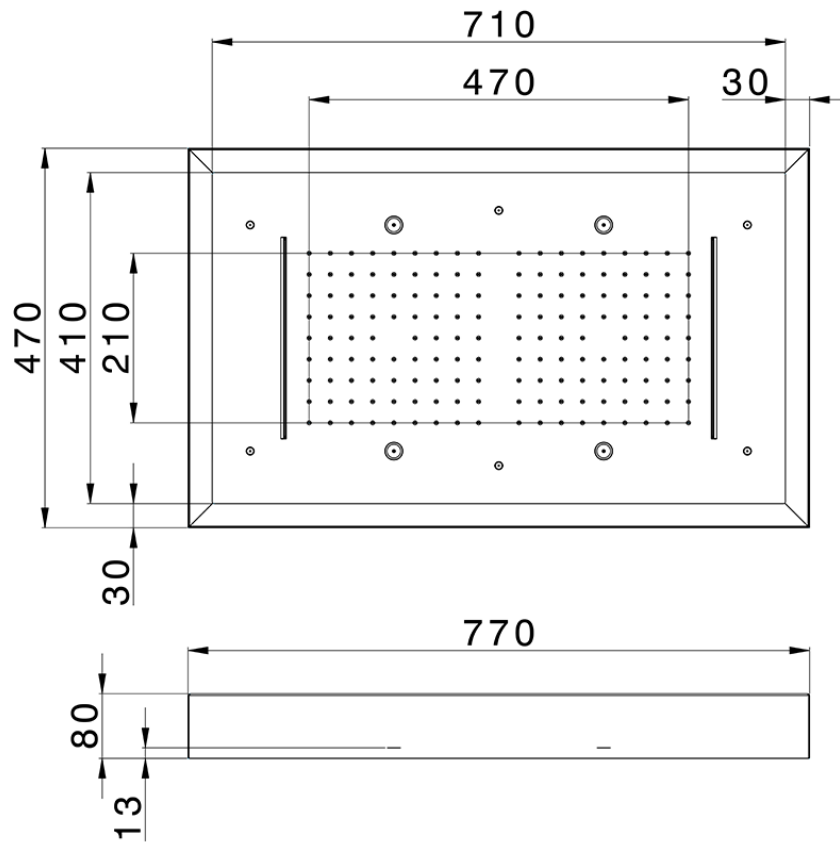

770x470 mm Chromotherapy Ceiling showerhead ZEN_ZS1C0180

ZS1C0180

<https://en.huberitalia.com/770x470-mm-chromotherapy-ceiling-showerhead-zen-zs1c0180>

2024-11-15