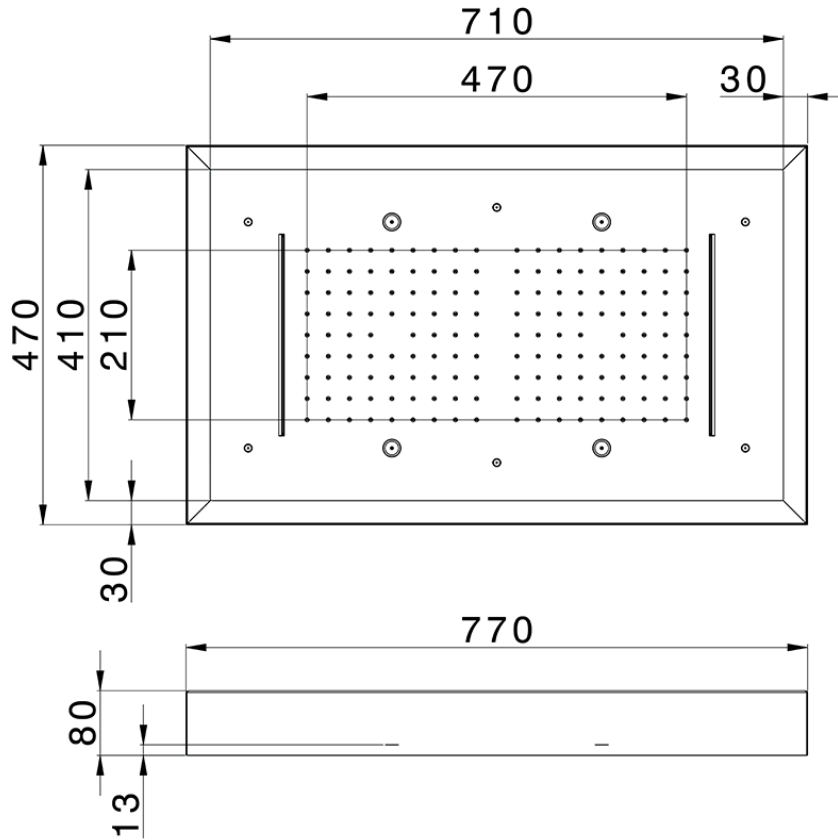

770x470 mm Chromotherapy Ceiling showerhead ZEN_ZS1C0180

ZS1C0180

<https://en.huberitalia.com/770x470-mm-chromotherapy-ceiling-showerhead-zen-zs1c0180>

2024-11-15