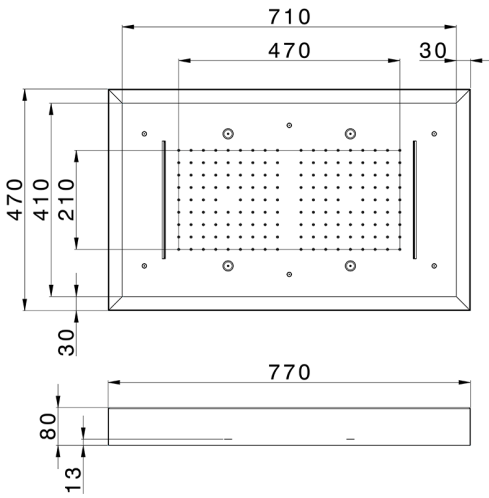

770x470 mm Chromotherapy Ceiling showerhead ZEN_ZS1C0180

MODEL **ZS1C0180**

770x470 mm Chromotherapy Ceiling showerhead, with white cover, rain, spraying functions, waterfall, chromotherapy functions, wireless control, Stainless Steel AISI 304