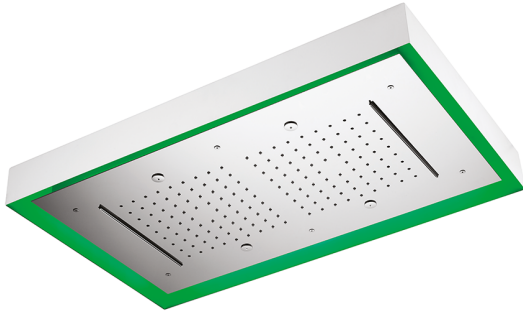

770x470 mm Chromotherapy Ceiling showerhead ZEN_ZS1C0180

MODEL **ZS1C0180**

770x470 mm Chromotherapy Ceiling showerhead, with white cover, rain, spraying functions, waterfall, chromotherapy functions, wireless control, Stainless Steel AISI 304

AVAILABLE FINISHINGS

-  **40** 40 Matt Black
-  **4Q** 4Q Matt White
-  **D1** D1 Brushed Inox
-  **D2** D2 Polished Inox

CHARACTERISTICS

2024-11-15