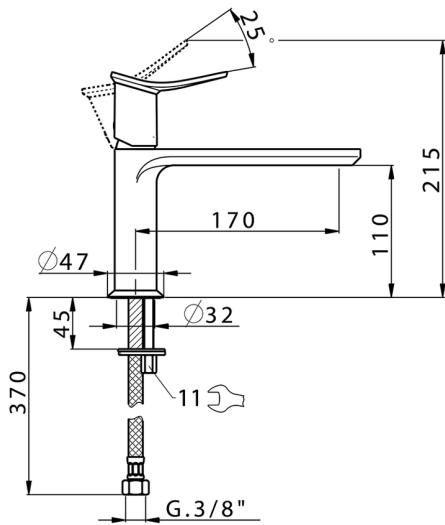

Single lever washbasin mixer HARLOCK_HK001544

MODEL **HK001544**

Single lever washbasin mixer, without automatic pop-up waste, G.3/8" stainless steel flexible hose

AVAILABLE FINISHINGS

-  **21** 21 Chrome
-  **2P** 2P Rose Gold
-  **2Q** 2Q Black Titanium
-  **40** 40 Matt Black
-  **4Q** 4Q Matt White
-  **6T** 6T Chrome/Matt Black

CHARACTERISTICS

Cartridge Spare Parts **ZZ96550000**

25 mm Cartridge

2025-04-03