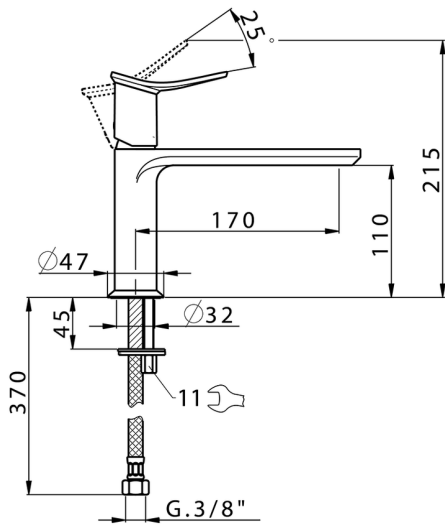

## Single lever washbasin mixer HARLOCK\_HK001544

MODEL **HK001544**

Single lever washbasin mixer, without automatic pop-up waste, G.3/8" stainless steel flexible hose

### CHARACTERISTICS

Cartridge Spare Parts **ZZ96550000**

**25 mm Cartridge**

2025-04-03