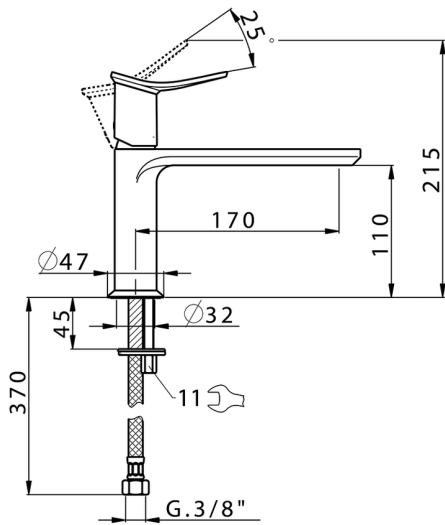

## Single lever washbasin mixer HARLOCK\_HK001544

MODEL **HK001544**

Single lever washbasin mixer, without automatic pop-up waste, G.3/8" stainless steel flexible hose

### CHARACTERISTICS

Cartridge Spare Parts **ZZ96550000**

**25 mm Cartridge**

2025-04-02