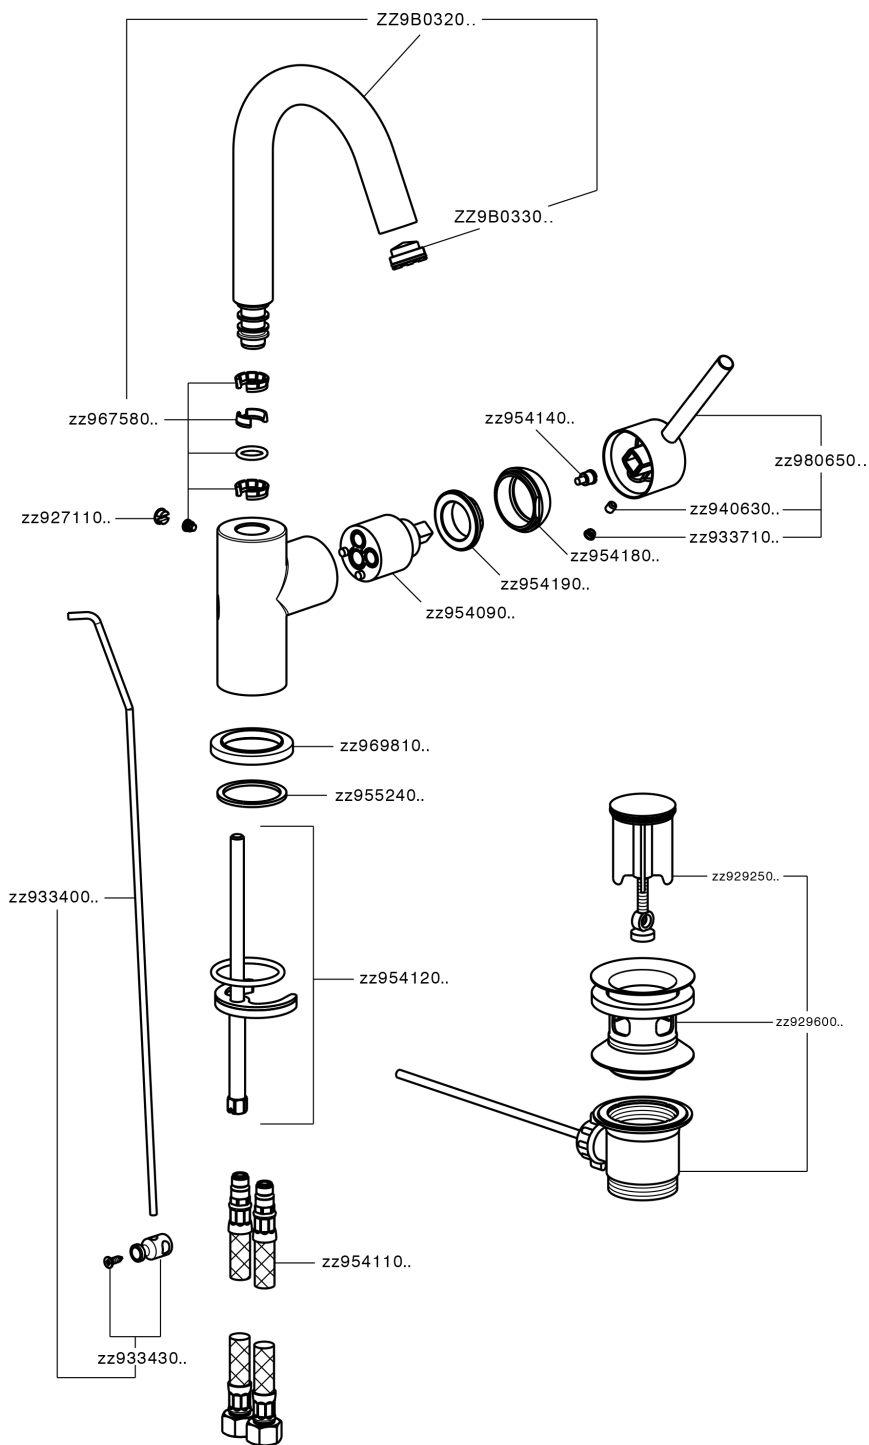

Single lever washbasin mixer EnergySave NUOVA KIRUNA_K2000475

K2000475

<https://en.huberitalia.com/single-lever-washbasin-mixer-energysave-nuova-kiruna-k2000475>

2025-04-07