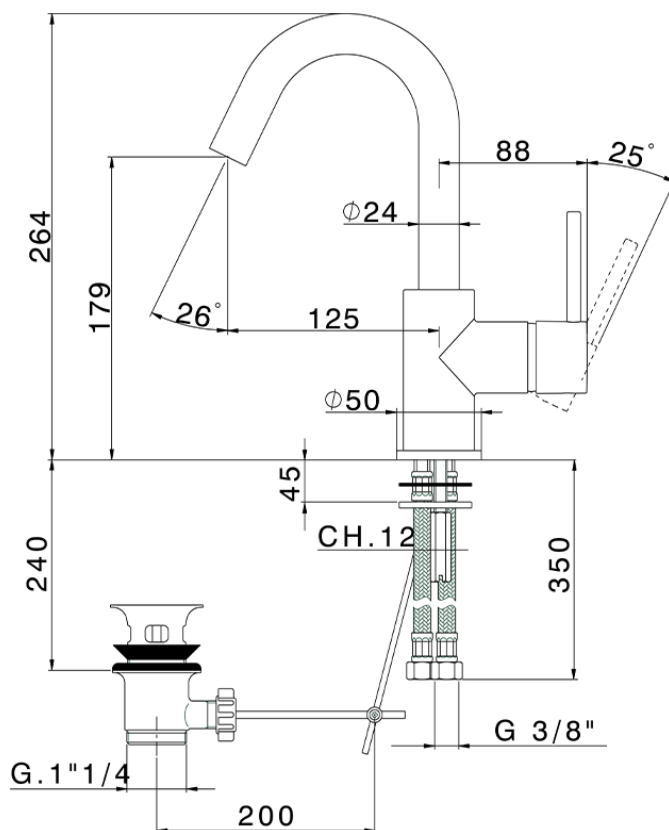

Single lever washbasin mixer EnergySave NUOVA KIRUNA_K2000475

K2000475

<https://en.huberitalia.com/single-lever-washbasin-mixer-energysave-nuova-kiruna-k2000475>

2025-04-07