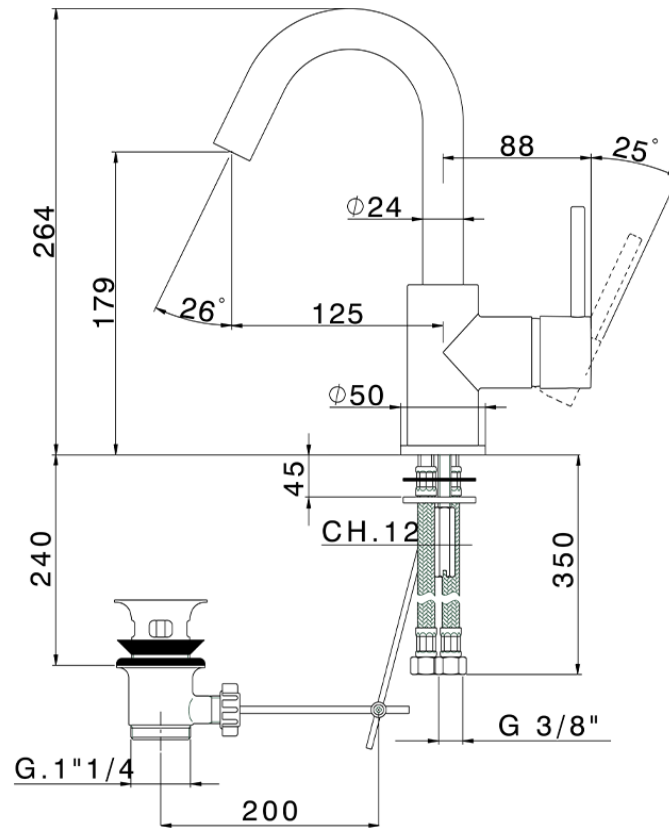

Single lever washbasin mixer EnergySave NUOVA KIRUNA_K2000475

K2000475

<https://en.huberitalia.com/single-lever-washbasin-mixer-energysave-nuova-kiruna-k2000475>

2025-04-25