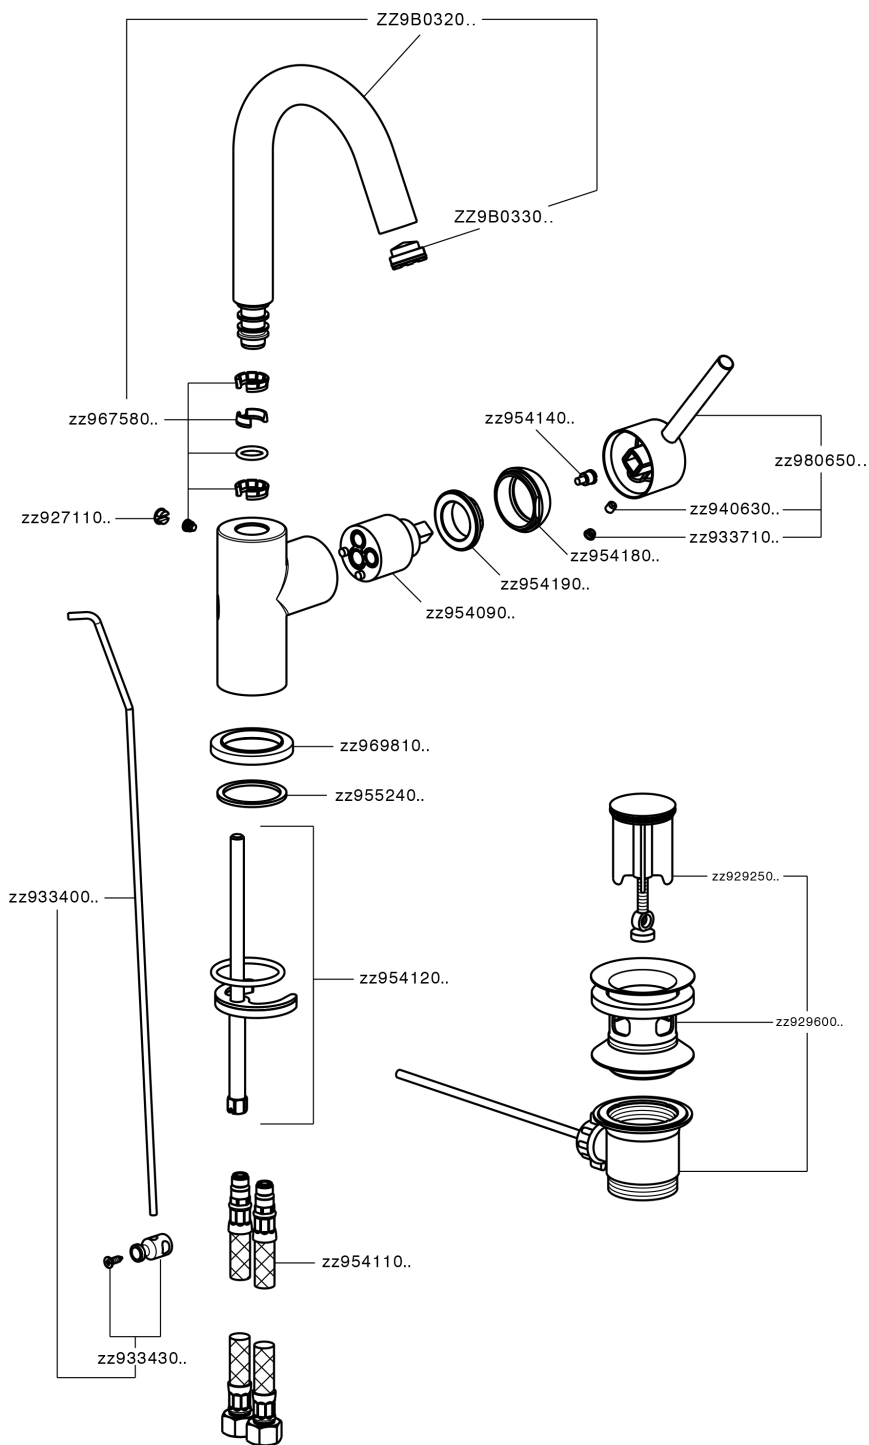

## Single lever washbasin mixer EnergySave NUOVA KIRUNA\_K2000475

K2000475

<https://en.huberitalia.com/single-lever-washbasin-mixer-energysave-nuova-kiruna-k2000475>

2025-04-03