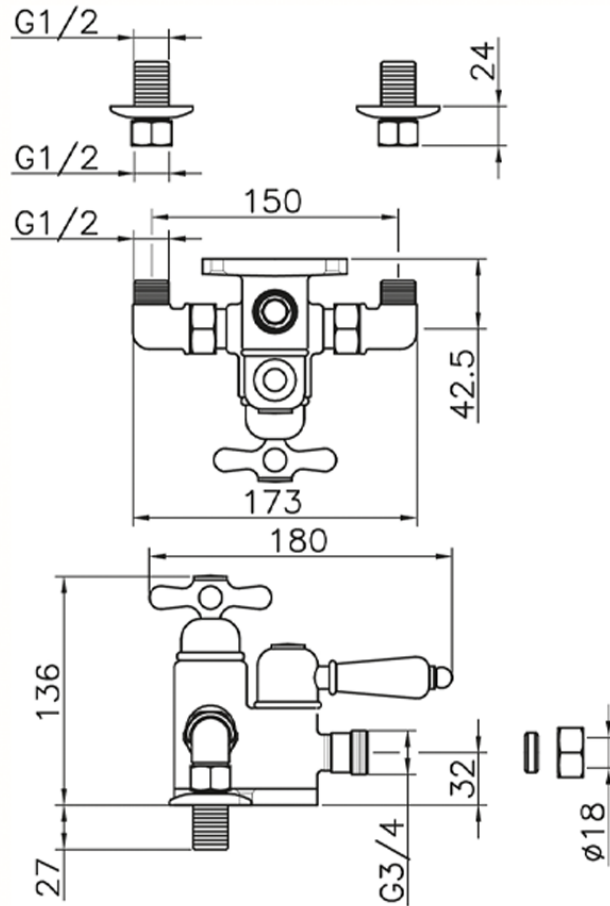

Thermostatic shower mixer CROISETTE\_150.CS51H.

150.CS51H.

<https://en.huberitalia.com/thermostatic-shower-mixer-croisette-150-cs51h>

2025-04-23