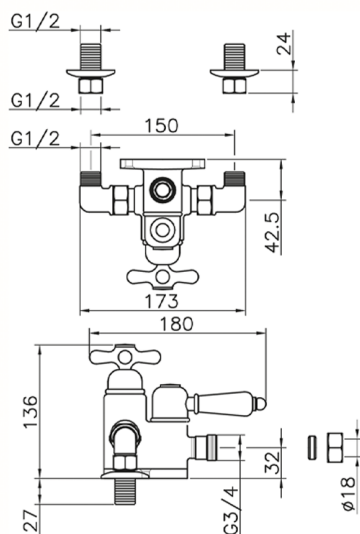

Thermostatic shower mixer CROISETTE_150.CS51H.

MODEL **150.CS51H.**

Thermostatic shower mixer, without shower set, 3/4" M Flexible Connection

AVAILABLE FINISHINGS

-  **AG** AG Antique Gold
-  **BA** BA Old Bronze
-  **CR** CR Chrome
-  **2W** 2W Brushed Gold

CHARACTERISTICS

Cartridge Spare Parts **24.04A.PP**

8x20 Plus P Thermostatic Valve

Thermostatic

The Huber thermostatic is your personal water manager, helping you to handle, control and save water and energy.