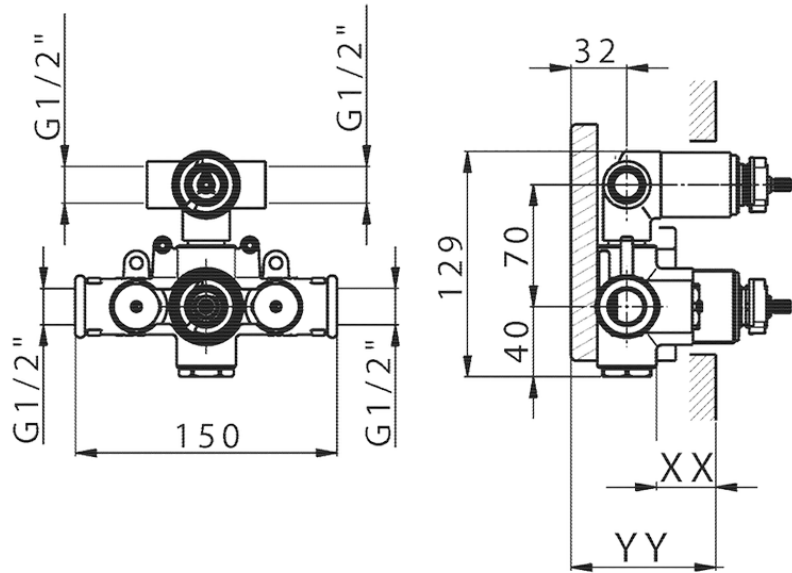

## 2-outlet Concealed thermostatic shower valve CONCEALED\_ZB018100

Piastra/Plate/Plaque/Platte/Placa

2-3mm: XX 25-40 YY 76-91

10 mm: XX 16-31 YY 65-80