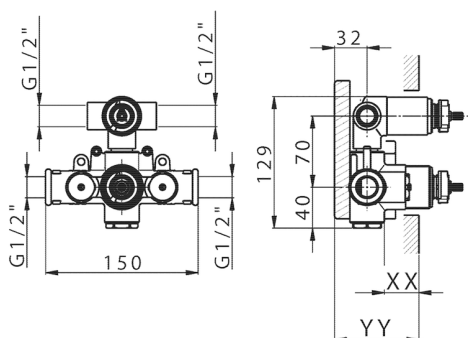

2-outlet Concealed thermostatic shower valve CONCEALED_ZB018100

MODEL **ZB018100**

2-outlet Concealed thermostatic mixer, with 1/2" devia stop, without trim kit

AVAILABLE FINISHINGS

CHARACTERISTICS

Installation	Concealed
Cartridge Spare Parts	24.04A.PP
8x20 Plus P Thermostatic Valve	
Concealed	1

Piastra/Plate/Plaque/Platte/Placa

2-3mm: XX 25-40 YY 76-91

10 mm: XX 16-31 YY 65-80

DeviaStop

The Huber Devia Stop technology allows to adjust the water flow and to direct it to the selected output point (overhead soaker, hand shower, etc).