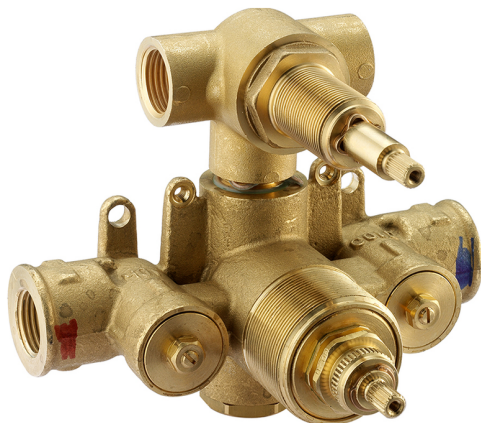

2-outlet Concealed thermostatic shower valve CONCEALED_ZB018100

MODEL **ZB018100**

2-outlet Concealed thermostatic mixer, with 1/2" devia stop, without trim kit

AVAILABLE FINISHINGS

CHARACTERISTICS

Installation	Concealed
Cartridge Spare Parts	24.04A.PP
8x20 Plus P Thermostatic Valve	
Concealed	1

Piastra/Plate/Plaque/Platte/Placa

2-3mm: XX 25-40 YY 76-91

10 mm: XX 16-31 YY 65-80

DeviaStop

The Huber Devia Stop technology allows to adjust the water flow and to direct it to the selected output point (overhead soaker, hand shower, etc).

Thermostatic

The Huber thermostatic is your personal water manager, helping you to handle, control and save water and energy.

2024-10-22