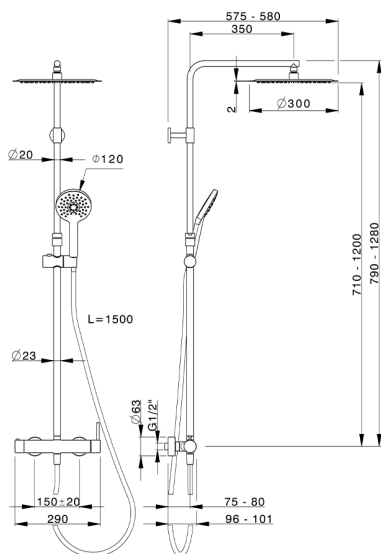

## 2-function single lever shower set COLUMNS\_K2004030

MODEL **K2004030**

2-function single lever shower set, 2-outlet devia stop, adjustable riser column, sliding shower bracket, 120 mm ABS 3 sprays handshower, 300 mm round showerhead 2 mm thick INOX, 150 cm smooth SILVERFLEX Flexible Hose

### CHARACTERISTICS

Cartridge Spare Parts **ZZ95435000**

**35 mm Cartridge**

### EcoStop

EcoStop feature limits water flow to approximately 50% of maximum output with one point of resistance on setting. Push slightly past the middle stop only when full water output is required. This will save water up to 50%.

### DeviaStop

The Huber Devia Stop technology allows to adjust the water flow and to direct it to the selected output point (overhead soaker, hand shower, etc).

2024-11-15