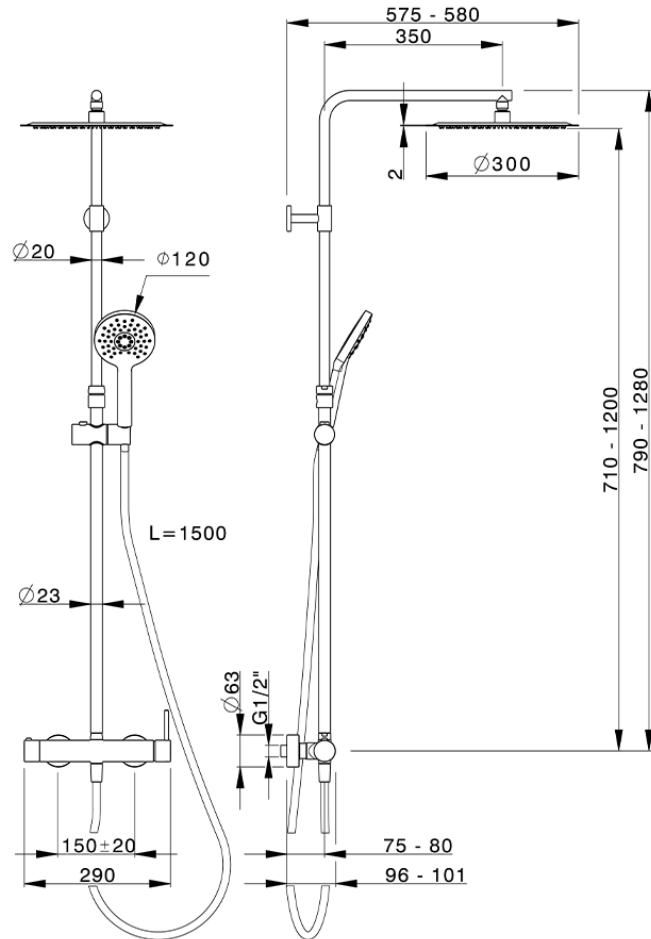

2-function single lever shower set COLUMNS_K2004030

K2004030

<https://en.huberitalia.com/2-function-single-lever-shower-set-columns-k2004030>

2024-11-15