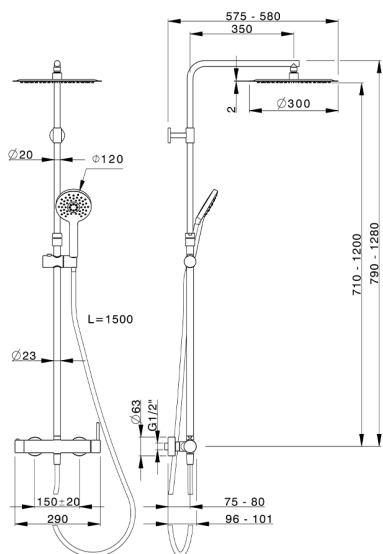

2-function single lever shower set COLUMNS_K2004030

MODEL **K2004030**

2-function single lever shower set, 2-outlet devia stop, adjustable riser column, sliding shower bracket, 120 mm ABS 3 sprays handshower, 300 mm round showerhead 2 mm thick INOX, 150 cm smooth SILVERFLEX Flexible Hose

AVAILABLE FINISHINGS

21 21 Chrome

40 40 Matt Black

CHARACTERISTICS

Cartridge Spare Parts **ZZ95435000**

35 mm Cartridge

EcoStop

EcoStop feature limits water flow to approximately 50% of maximum output with one point of resistance on setting. Push slightly past the middle stop only when full water output is required. This will save water up to 50%.

DeviaStop

The Huber Devia Stop technology allows to adjust the water flow and to direct it to the selected output point (overhead soaker, hand shower, etc).

2024-11-15