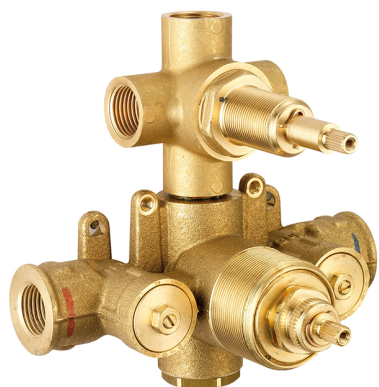

3-outlet Concealed thermostatic shower valve CONCEALED_ZB018200

MODEL **ZB018200**

3-Outlet Concealed thermostatic mixer, with 3-outlet diverter, without trim kit

AVAILABLE FINISHINGS

04 04 Without finishing

CHARACTERISTICS

Installation	Concealed
Cartridge Spare Parts	24.04A.PP
8x20 Plus P Thermostatic Valve	
Concealed	1

Piastra/Plate/Plaque/Platte/Placa
 2-3mm: XX 25-40 YY 76-91
 10 mm: XX 16-31 YY 65-80

DeviaStop

The Huber Devia Stop technology allows to adjust the water flow and to direct it to the selected output point (overhead soaker, hand shower, etc).

Thermostatic

The Huber thermostatic is your personal water manager, helping you to handle, control and save water and energy.