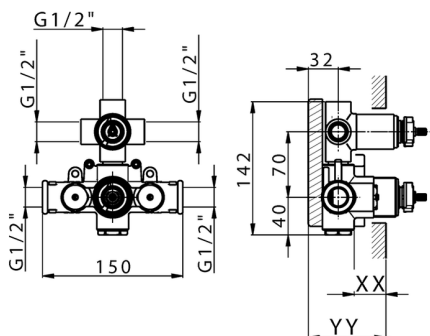

3-outlet Concealed thermostatic shower valve CONCEALED_ZB018200

MODEL **ZB018200**

3-Outlet Concealed thermostatic mixer, with 3-outlet diverter, without trim kit

AVAILABLE FINISHINGS

04 04 Without finishing

CHARACTERISTICS

Installation	Concealed
Cartridge Spare Parts	24.04A.PP
8x20 Plus P Thermostatic Valve	
Concealed	1

Piastra/Plate/Plaque/Platte/Placa
 2-3mm: XX 25-40 YY 76-91
 10 mm: XX 16-31 YY 65-80

DeviaStop