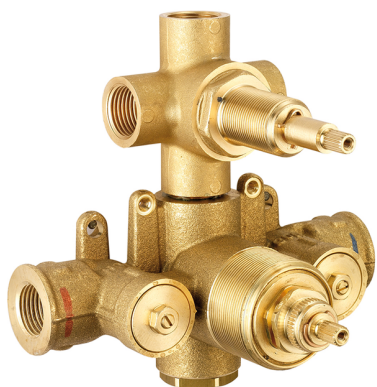

3-outlet Concealed thermostatic shower valve CONCEALED_ZB018200

MODEL **ZB018200**

3-Outlet Concealed thermostatic mixer, with 3-outlet diverter, without trim kit

AVAILABLE FINISHINGS

04 04 Without finishing

CHARACTERISTICS

Installation	Concealed
Cartridge Spare Parts	24.04A.PP
8x20 Plus P Thermostatic Valve	
Concealed	1

Piastra/Plate/Plaque/Platte/Placa
 2-3mm: XX 25-40 YY 76-91
 10 mm: XX 16-31 YY 65-80

DeviaStop

The Huber Devia Stop technology allows to adjust the water flow and to direct it to the selected output point (overhead soaker, hand shower, etc).

Thermostatic

The Huber thermostatic is your personal water manager, helping you to handle, control and save water and energy.