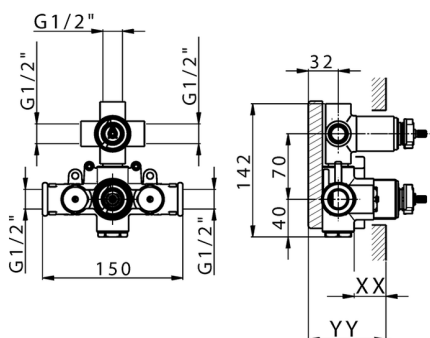

3-outlet Concealed thermostatic shower valve CONCEALED_ZB018200

MODEL **ZB018200**

3-Outlet Concealed thermostatic mixer, with 3-outlet diverter, without trim kit

AVAILABLE FINISHINGS

04 04 Without finishing

CHARACTERISTICS

Installation	Concealed
Cartridge Spare Parts	24.04A.PP
8x20 Plus P Thermostatic Valve	
Concealed	1

Piastra/Plate/Plaque/Platte/Placa
 2-3mm: XX 25-40 YY 76-91
 10 mm: XX 16-31 YY 65-80

DeviaStop