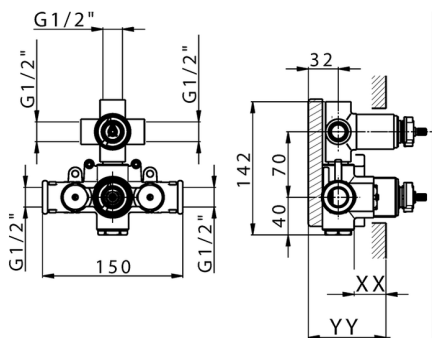

3-outlet Concealed thermostatic shower valve CONCEALED_ZB018200

MODEL **ZB018200**

3-Outlet Concealed thermostatic mixer, with 3-outlet diverter, without trim kit

AVAILABLE FINISHINGS

04 04 Without finishing

CHARACTERISTICS

Installation	Concealed
Cartridge Spare Parts	24.04A.PP
8x20 Plus P Thermostatic Valve	
Concealed	1

Piastra/Plate/Plaque/Platte/Placa
 2-3mm: XX 25-40 YY 76-91
 10 mm: XX 16-31 YY 65-80

DeviaStop