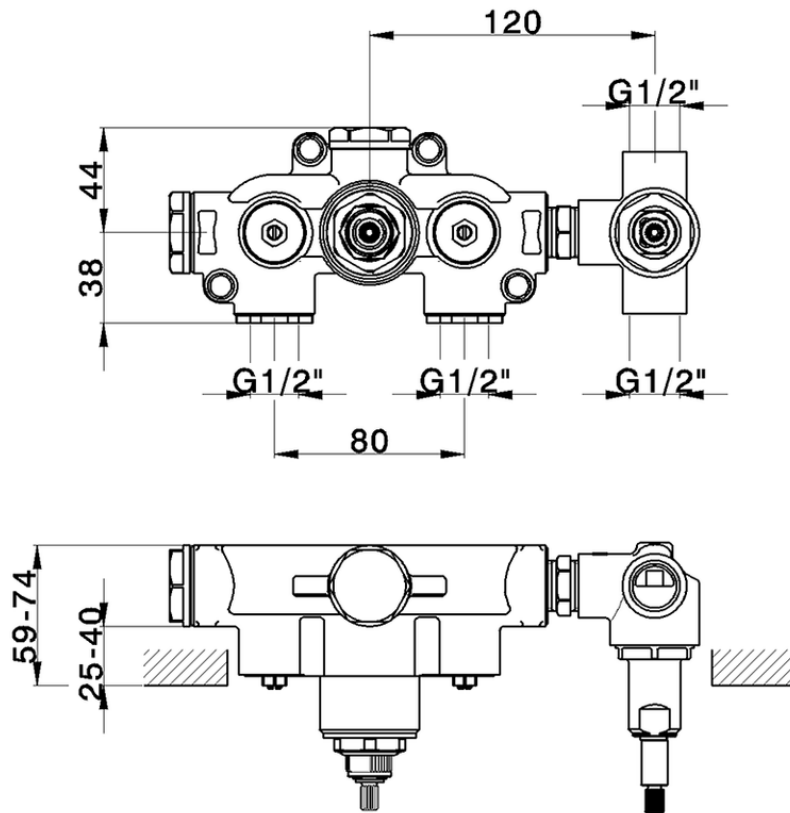

## Exposed part for con.thermo.shower mixer, 2-outlet CHRONOS\_CR019140

CR019140

<https://en.huberitalia.com/exposed-part-for-con-thermo-shower-mixer-2-outlet-chronos-cr019140>

ZB019140

<https://en.huberitalia.com/concealed-thermostatic-shower-mixer-2-outlet-concealed-zb019140>